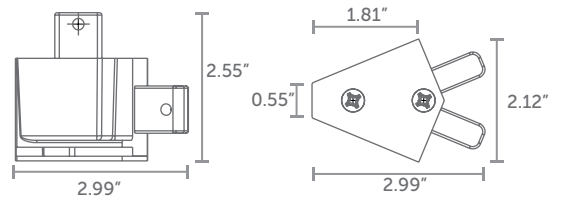

45 Degree Knuckle RX-256

WEIGHT
5.85 oz
per unit