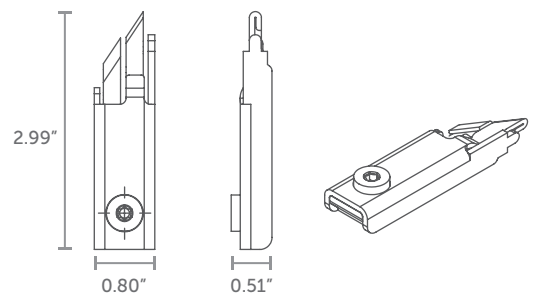

45° Lock (Right)

RX-213-R

WEIGHT
1.87 oz
per unit

45° Lock (Left)

RX-213-L

WEIGHT
1.87 oz
per unit