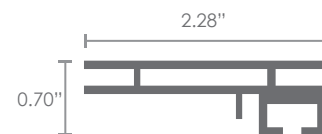

Flat Bar 40x3

RX-122

lengths of 10 foot

WEIGHT

3.55 oz per
linear foot