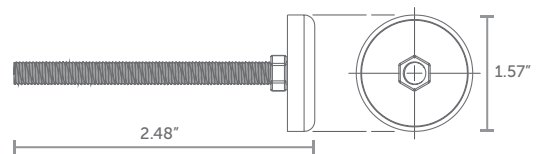

REXwall Corner Post-Cap

RX-260

WEIGHT

0.84 oz
per unit

Universal Internal Knuckle

RX-261

WEIGHT

0.31 oz
per unit

Universal External Knuckle

RX-262

WEIGHT

0.45 oz
per unit

REXwall Adjustable Foot

RX-263

WEIGHT

3.77 oz
per unit

108 Curved Corner

RX-264

WEIGHT

1.42 lbs
per unit