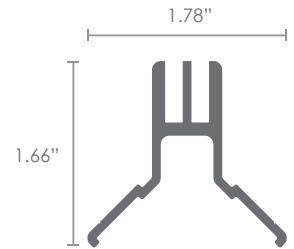

## Flat Bar 40x3

RX-122

lengths of 10 foot

**WEIGHT**

3.55 oz per  
linear foot

## Flat Bar 40x5

RX-123

lengths of 10 foot

 **WEIGHT**

**5.8 oz per linear foot**

## Universal External

RX-124

lengths of 10 foot

 **WEIGHT**

**7.78 oz per linear foot**