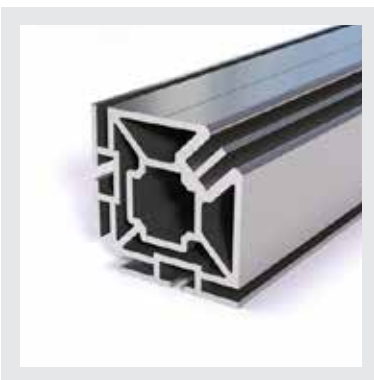

REXwall Corner Post

RX-127

lengths of 10 foot

WEIGHT

23.64 oz per linear foot