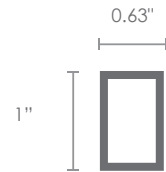

REXwall Two Way Post

RX-128

lengths of 10 foot

WEIGHT

24.19 oz per
linear foot

D'LiTe Support

RX-129

lengths of 10 foot

WEIGHT

3.76 oz per
linear foot

REXwall Adjustable Post

RX-130

lengths of 10 foot

WEIGHT

24.8 oz per
linear foot