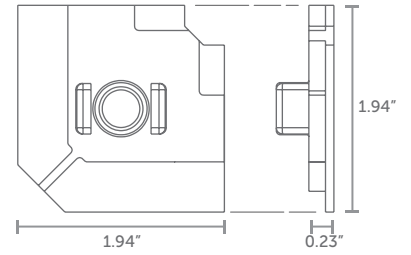

REXwall Corner Post-Cap

RX-260

WEIGHT

0.84 oz
per unit