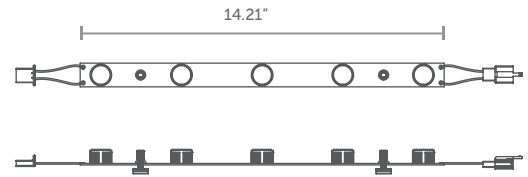

RGB LED 5-Light Module RX-311

WEIGHT
2.89 oz
per unit

RGB Standard Controller RX-312

WEIGHT
2.39 oz
per unit