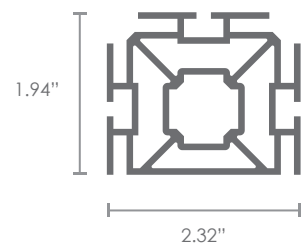

REXwall Corner Post

RX-127

lengths of 10 foot

WEIGHT

23.64 oz per linear foot