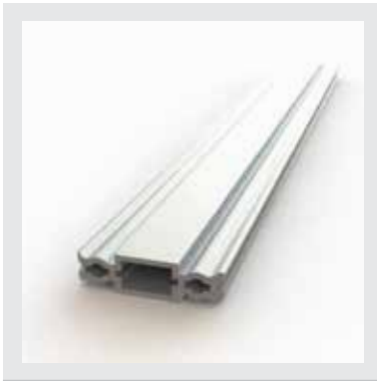

Heavy Duty T-Nut

RX-244

box of 100

WEIGHT
0.74 oz
per unit