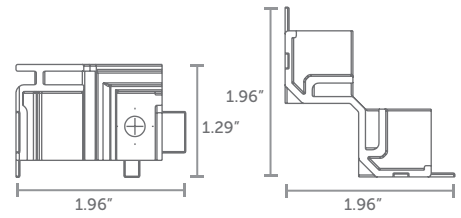

Universal Internal Knuckle

RX-261

WEIGHT

0.31 oz
per unit