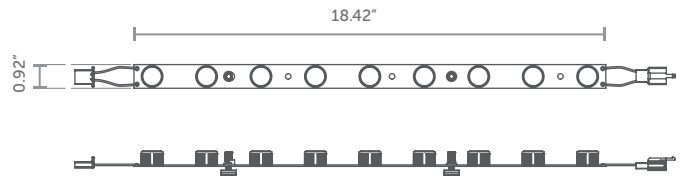

9-Light Module RX-300

WEIGHT
3.95 oz
per unit