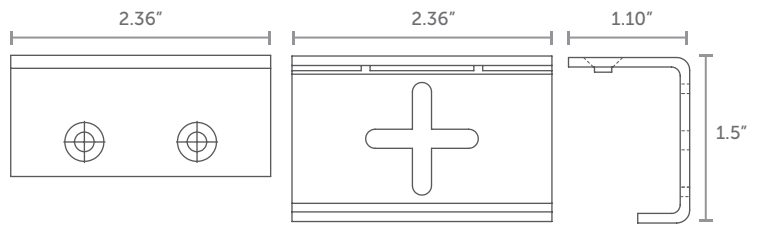

Heavy Duty 105 Bracket RX-268

WEIGHT
2.99 oz
per unit