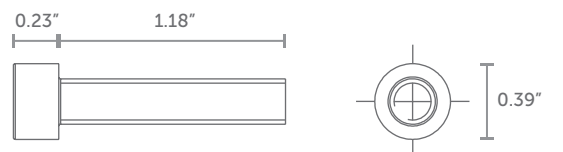

Flat Feet RX-235

WEIGHT
2.07 lbs
per unit

L Shaped Feet RX-236

WEIGHT
2.63 lbs
per unit

L Shaped Feet (Black) RX-236B

WEIGHT
2.63 lbs
per unit

M6 12 Bolt RX-237

box of 100

WEIGHT
0.17 oz
per unit

M6 30 Bolt RX-238

box of 100

WEIGHT
0.24 oz
per unit