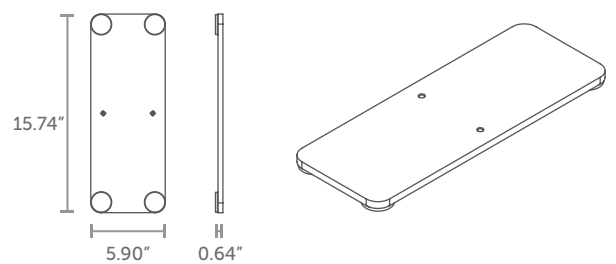

Heavy Duty Feet

RX-216

WEIGHT
10.69 lbs
per unit