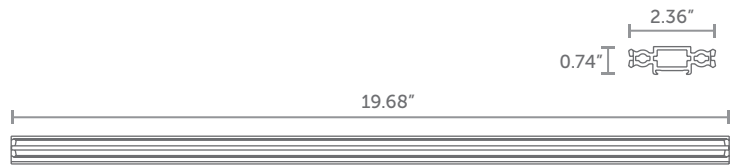

80 Structure Joiner

RX-245

box of 100

WEIGHT
1.18 lbs
per unit

108 Corner Knuckle

RX-246

box of 100

WEIGHT
5.78 oz
per unit