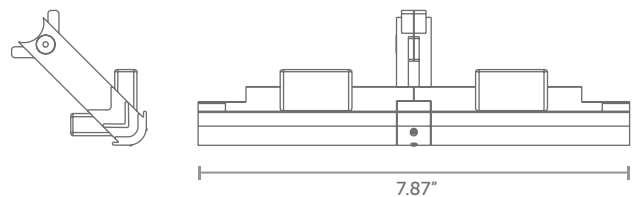

110 Corner Knuckle

RX-247

WEIGHT
9.03 oz
per unit