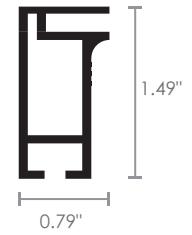

## Maxi-Adapter

RX-102

lengths of 10 foot

 **WEIGHT**

5.04 oz per  
linear foot

## Single Sided

RX-104

lengths of 10 foot

 **WEIGHT**

5.91 oz per  
linear foot

## Single Sided Black

RX-104B

lengths of 10 foot

**WEIGHT**

5.91 oz per  
linear foot

## Double Sided

RX-105

lengths of 10 foot

**WEIGHT**

9.82 oz per  
linear foot