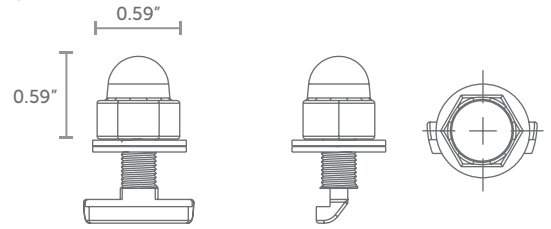

Heavy Duty T-Nut

RX-244

box of 100

WEIGHT
0.74 oz
per unit