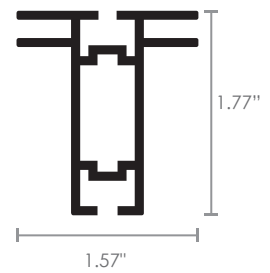

## Double Sided

RX-105

lengths of 10 foot

**WEIGHT**

9.82 oz per  
linear foot

## Double Sided Black

RX-105B

lengths of 10 foot

**WEIGHT**

9.82 oz per  
linear foot