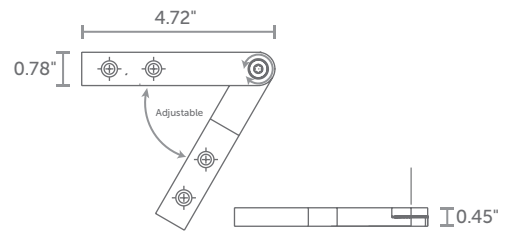

Adjustable Heavy Duty Elbow RX-255

WEIGHT
12.10 oz
per unit