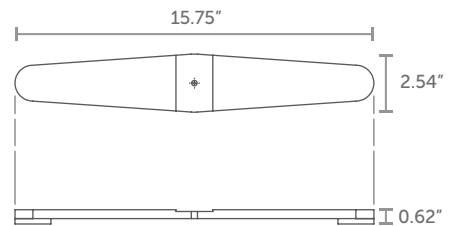

WEIGHT
0.49 oz
per unit