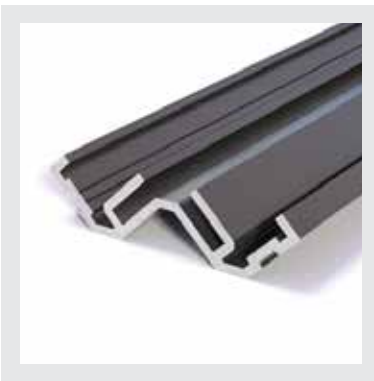

Universal Internal

RX-125

lengths of 10 foot

WEIGHT

6.82 oz per linear foot