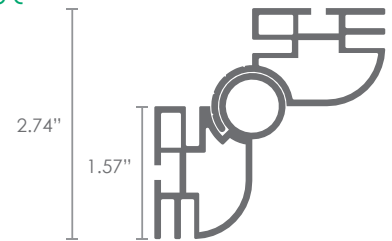

REXwall Adjustable Post

RX-130

lengths of 10 foot

WEIGHT

24.8 oz per
linear foot