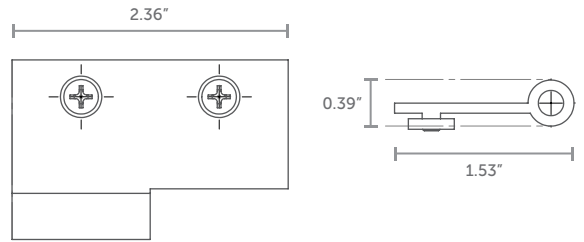

Hinge RX-267

WEIGHT
4.05 oz
per unit

Heavy Duty 105 Bracket RX-268

WEIGHT
2.99 oz
per unit

Door Stop RX-269

WEIGHT
5.99 oz
per unit

Door Handle RX-270

WEIGHT
1.72 oz
per unit

Universal Clamp RX-271

WEIGHT
1.23 lbs
per unit