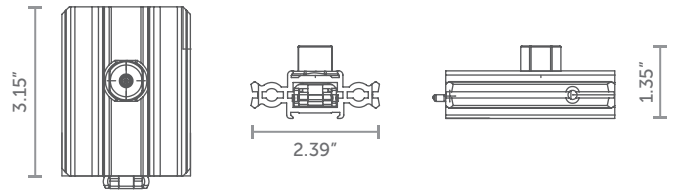

80 Structure Lock

RX-217

WEIGHT

6.27 oz
per unit