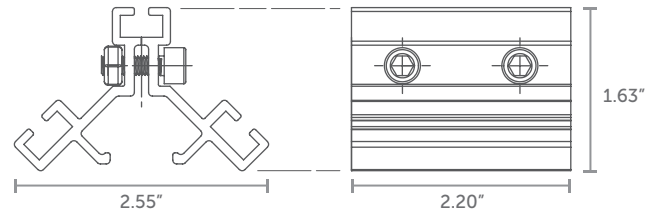

Cube Clamp

RX-222

WEIGHT

2.50 oz
per unit

Silicon Rubber Strip

RX-223

Comes in 820 feet Roll

WEIGHT

3.45 oz
per foot