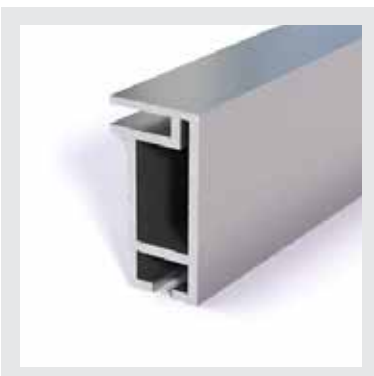

Single Sided

RX-104

lengths of 10 foot

WEIGHT

5.91 oz per
linear foot