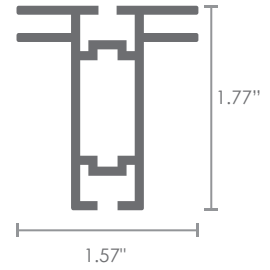

## Double Sided

RX-105

lengths of 10 foot

**WEIGHT**

9.82 oz per  
linear foot