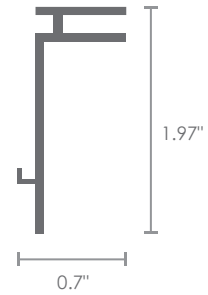

## Retro

RX-100

lengths of 10 foot

 **WEIGHT**

2.59 oz per  
linear foot

## Universal

RX-101

lengths of 10 foot

 **WEIGHT**

3.55 oz per  
linear foot

## Maxi-Adapter

RX-102

lengths of 10 foot

 **WEIGHT**

5.04 oz per  
linear foot