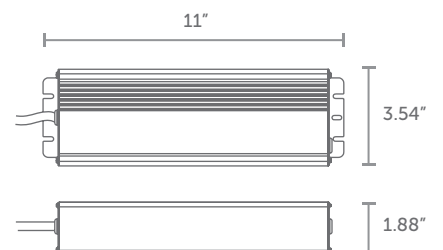

13.5 AMP Transformer RX-330

WEIGHT
4.21 lbs
per unit