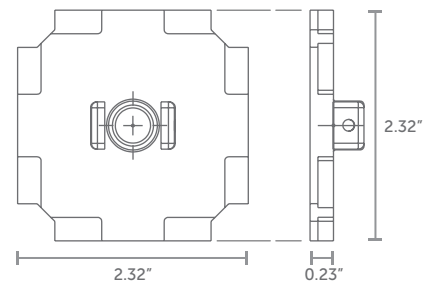

Adjustable Heavy Duty Elbow RX-255

WEIGHT
12.10 oz
per unit

45 Degree Knuckle RX-256

WEIGHT
5.85 oz
per unit

60 Degree Knuckle RX-257

WEIGHT
6.14 oz
per unit

REXwall Post Cap RX-258

WEIGHT
1.55 oz
per unit

Rexwall Tri-Post Cap RX-259

WEIGHT
1.19 oz
per unit