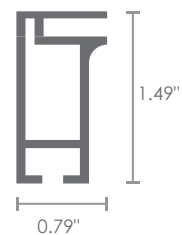

## Universal

RX-101

lengths of 10 foot

 **WEIGHT**

3.55 oz per  
linear foot

## Maxi-Adapter

RX-102

lengths of 10 foot

 **WEIGHT**

5.04 oz per  
linear foot

## Maxi-Internal

RX-103

lengths of 10 foot

 **WEIGHT**

7.79 oz per  
linear foot

## Single Sided

RX-104

lengths of 10 foot

 **WEIGHT**

5.91 oz per  
linear foot