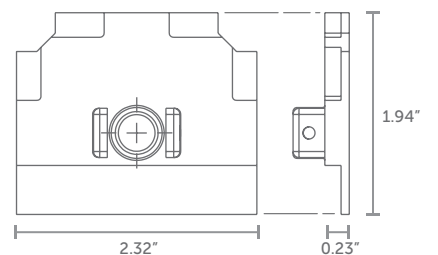

Rexwall Tri-Post Cap RX-259

WEIGHT
1.19 oz
per unit