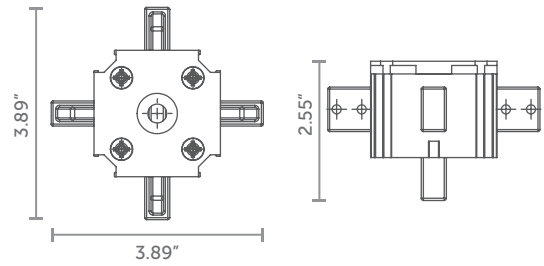

REXwall Knuckle

RX-220

WEIGHT

8.92 oz
per unit