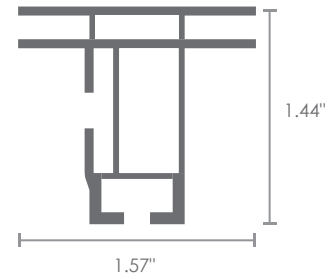

Wall Mount Lightbox D'LiTe

RX-120

lengths of 10 foot

WEIGHT

15.63 oz per
linear foot