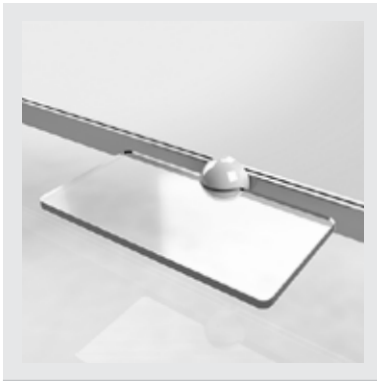

Magnetic Shelf Bracket Kit (Large)

RX-249

WEIGHT
22.33 oz
per unit

Acrylic Shelf

RX-250

WEIGHT
19.96 oz
per unit