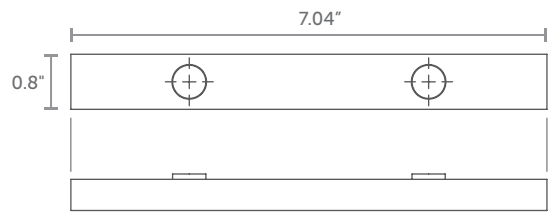

Tool Free Joiner
RX-231

WEIGHT
2.61 oz
per unit