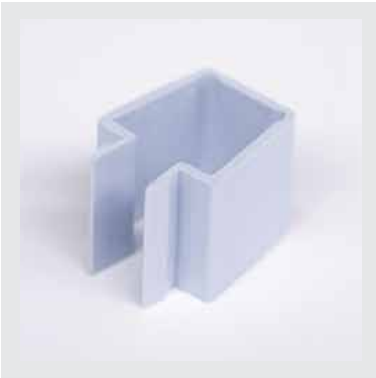

Multi Wire Clip RX-317

WEIGHT
0.10 oz
per unit