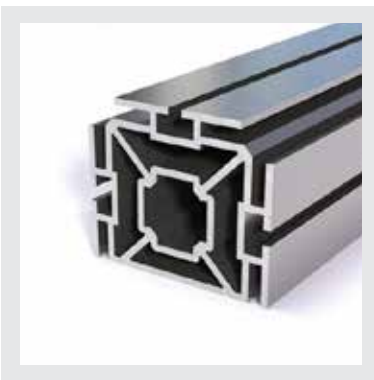

REXwall Tri Post

RX-126

lengths of 10 foot

WEIGHT

25.25 oz per linear foot