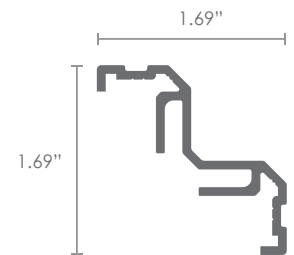

## Single Sided

RX-104

lengths of 10 foot

 **WEIGHT**

5.91 oz per  
linear foot

## Flat Bar 40x5

RX-123

lengths of 10 foot

 **WEIGHT**

**5.8 oz per linear foot**

## Universal External

RX-124

lengths of 10 foot

 **WEIGHT**

**7.78 oz per linear foot**

## Universal Internal

RX-125

lengths of 10 foot

 **WEIGHT**

**6.82 oz per linear foot**