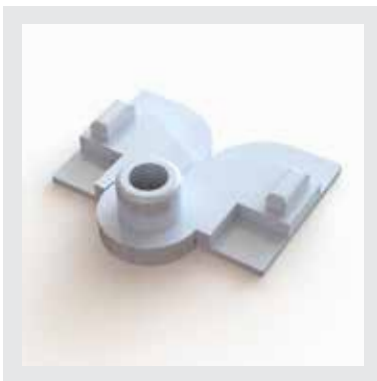

REXwall Two-Way Post Cap RX-273

WEIGHT
0.8 oz
per unit