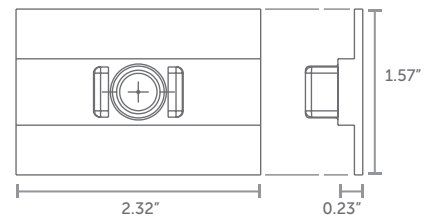

REXwall Two-Way Post Cap RX-273

WEIGHT
0.8 oz
per unit