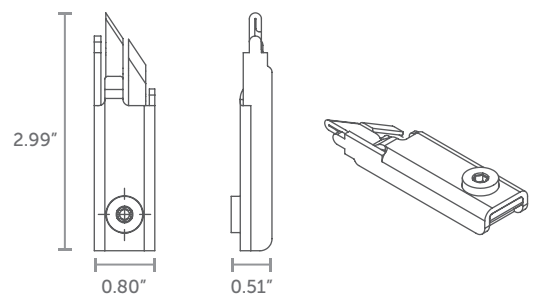

40 Structure Lock

RX-211

WEIGHT
2.01 oz
per unit

90° Lock

RX-212

WEIGHT
1.94 oz
per unit

45° Lock (Right)

RX-213-R

WEIGHT
1.87 oz
per unit

45° Lock (Left)

RX-213-L

WEIGHT
1.87 oz
per unit

Heavy Duty Feet

RX-216

WEIGHT
10.69 lbs
per unit