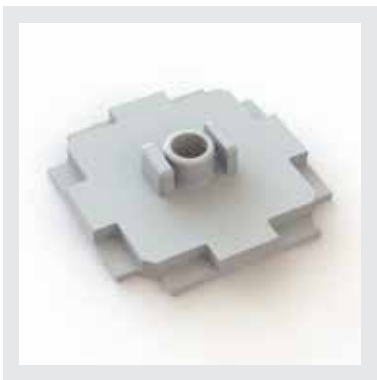

60 Degree Knuckle RX-257

WEIGHT
6.14 oz
per unit

REXwall Post Cap RX-258

WEIGHT
1.55 oz
per unit