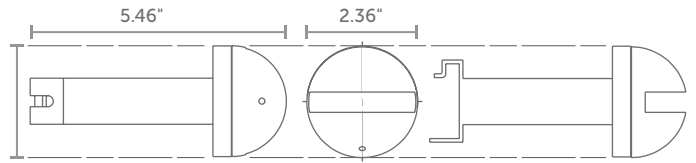

Magnetic Shelf Bracket Kit (Large)

RX-249

WEIGHT
22.33 oz
per unit

Acrylic Shelf

RX-250

WEIGHT
19.96 oz
per unit