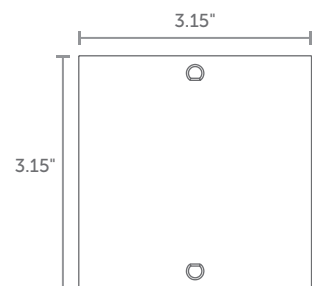

Magnetic Shelf Bracket Kit (Large)

RX-249

WEIGHT
22.33 oz
per unit

Acrylic Shelf

RX-250

WEIGHT
19.96 oz
per unit

40 Structure Cap

RX-252

WEIGHT
1.41 oz
per unit

80 Structure Cap

RX-253

WEIGHT
0.56 oz
per unit

Heavy Duty Shelf Adapter

RX-254

WEIGHT
10.86 oz
per unit