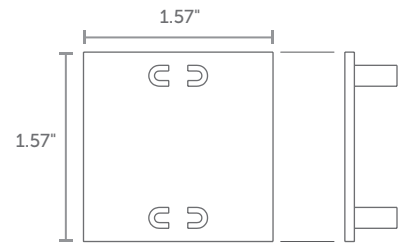

80 Structure Cap

RX-253

WEIGHT
0.56 oz
per unit