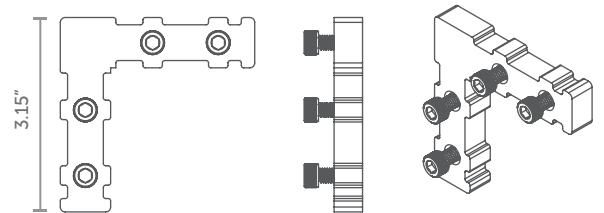

Heavy Duty Elbow RX-204

WEIGHT
3.17 oz
per unit