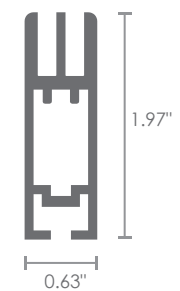

## Single Sided

RX-104

lengths of 10 foot

 **WEIGHT**

5.91 oz per  
linear foot

## Double Sided

RX-105

lengths of 10 foot

**WEIGHT**

9.82 oz per  
linear foot

## Double Sided Black

RX-105B

lengths of 10 foot

**WEIGHT**

9.82 oz per  
linear foot

## Contour

RX-106

lengths of 10 foot

**WEIGHT**

8.77 oz per  
linear foot