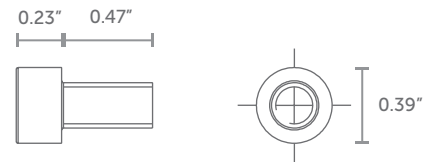

M6 30 Bolt RX-238

box of 100

WEIGHT
0.24 oz
per unit