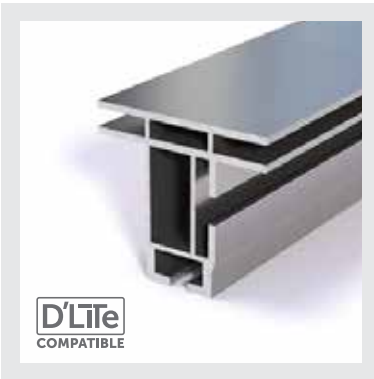

Double Sided D'LiTe

RX-119

lengths of 10 foot

WEIGHT

6.43 oz per
linear foot