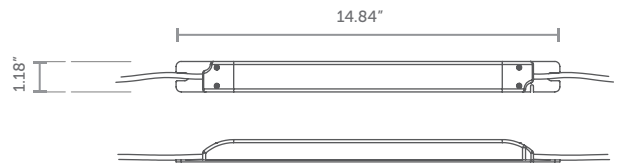

3.125 AMP Inline Transformer RX-332

WEIGHT
7.47 oz
per unit

Power Lead for RX-332 RX-333-US

WEIGHT
3.70 oz
per unit