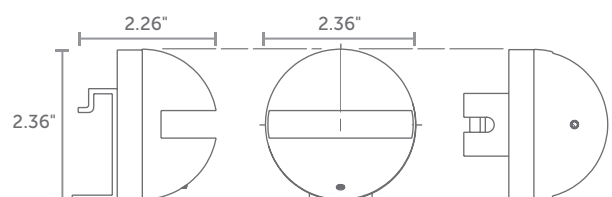

Magnetic Shelf Bracket Kit (Small)

RX-248

WEIGHT
19.18 oz
per unit