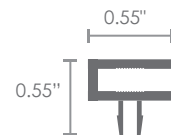

REXwall Post

RX-117

lengths of 10 foot

WEIGHT

28.37 oz per
linear foot