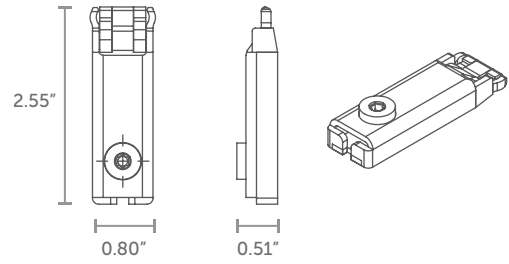

40 Structure Lock

RX-211

WEIGHT
2.01 oz
per unit

90° Lock

RX-212

WEIGHT
1.94 oz
per unit

45° Lock (Right)

RX-213-R

WEIGHT
1.87 oz
per unit

45° Lock (Left)

RX-213-L

WEIGHT
1.87 oz
per unit

Heavy Duty Feet

RX-216

WEIGHT
10.69 lbs
per unit