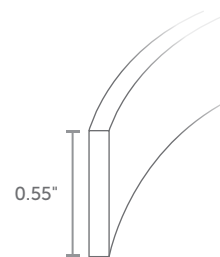

Corner Brace

RX-224

WEIGHT

7.05 oz
per unit