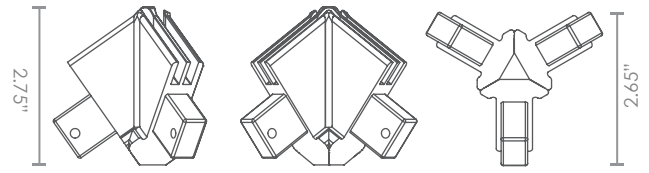

Single Sided Knuckle RX-200

WEIGHT
5.30 oz
per unit