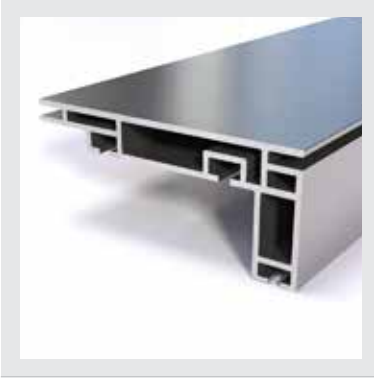

## Cube

RX-107

lengths of 10 foot

**WEIGHT**

10.99 oz per  
linear foot