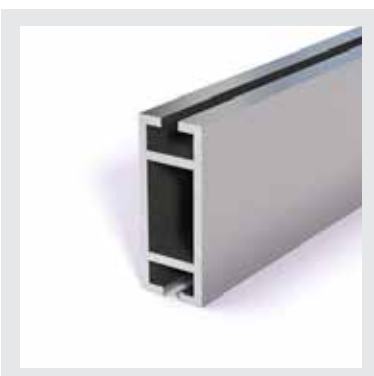

Double Sided Lightbox

RX-110

lengths of 10 foot

WEIGHT

33.79 oz per
linear foot