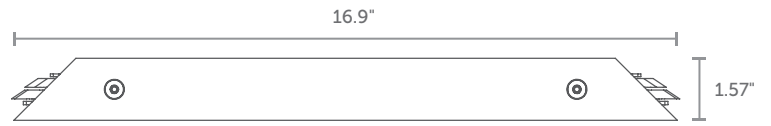

Corner Brace Large RX-272

WEIGHT
15.1 oz
per unit