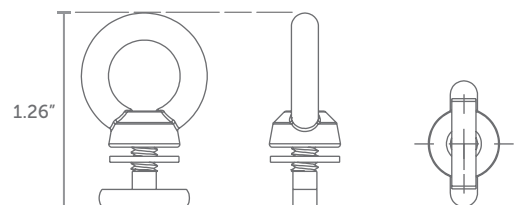

Rigging Profile Ring

RX-243

WEIGHT

0.42 oz
per unit