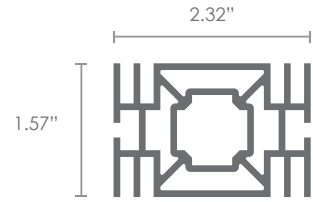

REXwall Two Way Post

RX-128

lengths of 10 foot

WEIGHT

24.19 oz per
linear foot

D'LiTe Support

RX-129

lengths of 10 foot

WEIGHT

3.76 oz per
linear foot