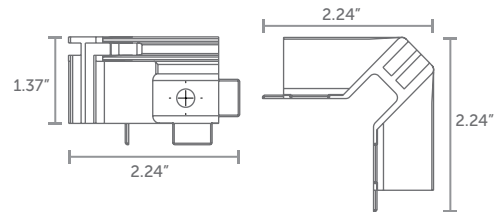

Universal External Knuckle

RX-262

WEIGHT

0.45 oz
per unit

REXwall Adjustable Foot

RX-263

WEIGHT

3.77 oz
per unit