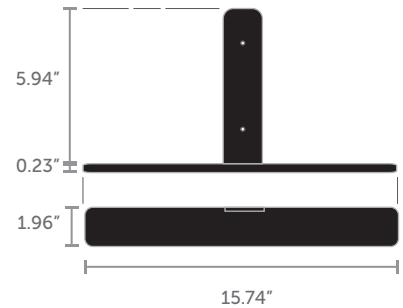

L Shaped Feet (Black) RX-236B

WEIGHT
2.63 lbs
per unit

M6 12 Bolt RX-237

box of 100

WEIGHT
0.17 oz
per unit