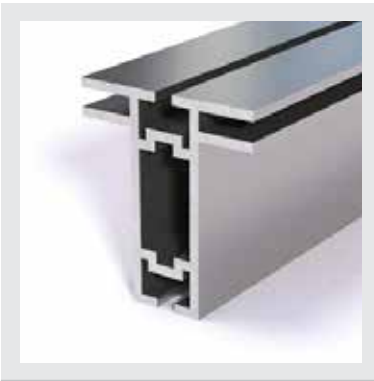

## Single Sided Black

RX-104B

lengths of 10 foot

**WEIGHT**

5.91 oz per  
linear foot