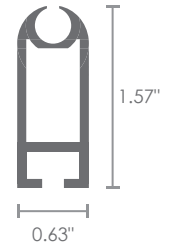

Single Sided Lightbox

RX-108

lengths of 10 foot

WEIGHT

21.93 oz per
linear foot

Suspension

RX-109

lengths of 10 foot

WEIGHT

0.39 oz per
linear foot

Double Sided Lightbox

RX-110

lengths of 10 foot

WEIGHT

33.79 oz per
linear foot

Support

RX-111

lengths of 10 foot

WEIGHT

6.32 oz per
linear foot

Wide Single Sided

RX-112

lengths of 10 foot

WEIGHT

8.95 oz per
linear foot