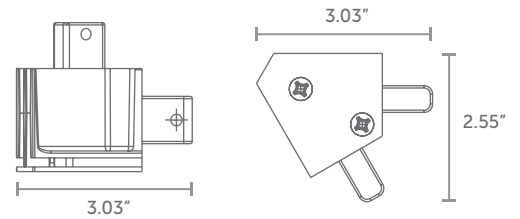

60 Degree Knuckle RX-257

WEIGHT
6.14 oz
per unit

REXwall Post Cap RX-258

WEIGHT
1.55 oz
per unit