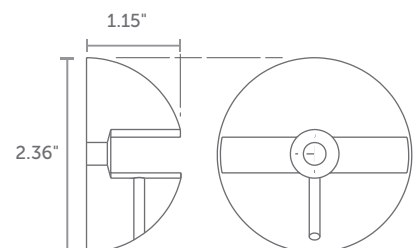

## Heavy Duty Shelf Adapter

RX-254

**WEIGHT**  
10.86 oz  
per unit