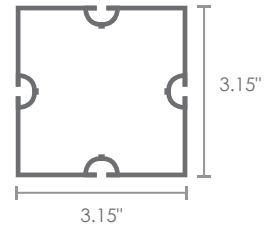

40 Structure

RX-114

lengths of 10 foot

WEIGHT

14.51 oz per
linear foot