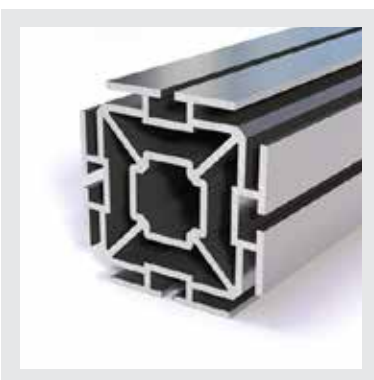

System Retro - Plastic

RX-116

lengths of 10 foot

WEIGHT

1.34 oz per
linear foot

REXwall Post

RX-117

lengths of 10 foot

WEIGHT

28.37 oz per
linear foot