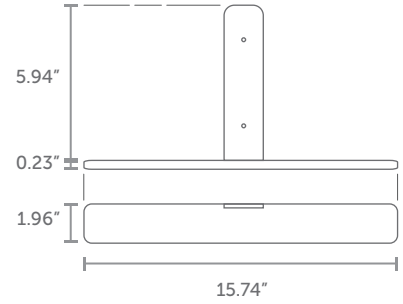

Flat Feet RX-235

WEIGHT
2.07 lbs
per unit

L Shaped Feet RX-236

WEIGHT
2.63 lbs
per unit

L Shaped Feet (Black) RX-236B

WEIGHT
2.63 lbs
per unit

M6 12 Bolt RX-237

box of 100

WEIGHT
0.17 oz
per unit

M6 30 Bolt RX-238

box of 100

WEIGHT
0.24 oz
per unit