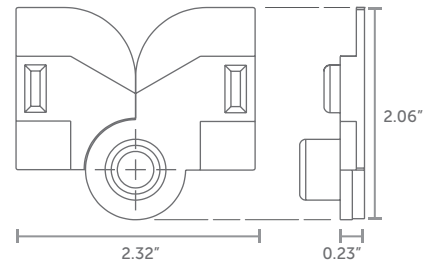

REXwall Adjustable Post Cap RX-274

WEIGHT
1 oz
per set