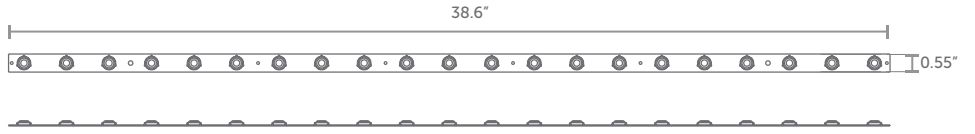

LaddeREX Module RX-314

PRE-ASSEMBLED RX-314 LaddeREX KITS

Code:	Suitable Frame Size:	Profile:	Module Gap:
RX-314-A	39.5 x 80"	RX-121	4.5"
RX-314-B	28 x 80"	RX-121	4.5"
RX-314-C	17 x 80"	RX-121	4.5"
RX-314-D	39.5 x 80"	RX-121	8"
RX-314-E	28 x 80"	RX-121	8"
RX-314-F	17 x 80"	RX-121	8"
RX-314-G	39.5 x 80"	RX-120/108	15"
RX-314-H	28 x 80"	RX-120/108	15"
RX-314-I	17 x 80"	RX-120/108	15"

WEIGHT
3.88 oz
per unit