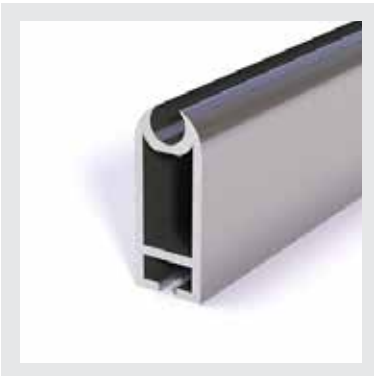

Single Sided Lightbox

RX-108

lengths of 10 foot

WEIGHT

21.93 oz per
linear foot

Suspension

RX-109

lengths of 10 foot

WEIGHT

0.39 oz per
linear foot

Double Sided Lightbox

RX-110

lengths of 10 foot

WEIGHT

33.79 oz per
linear foot

Support

RX-111

lengths of 10 foot

WEIGHT

6.32 oz per
linear foot

Wide Single Sided

RX-112

lengths of 10 foot

WEIGHT

8.95 oz per
linear foot