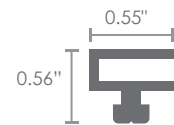

System Retro - Plastic

RX-116

lengths of 10 foot

WEIGHT

1.34 oz per
linear foot