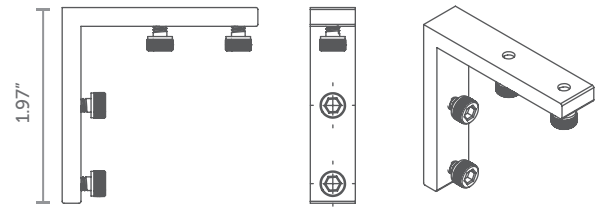

Standard Elbow RX-203

WEIGHT
0.70 oz
per unit

D'Lite
COMPATIBLE