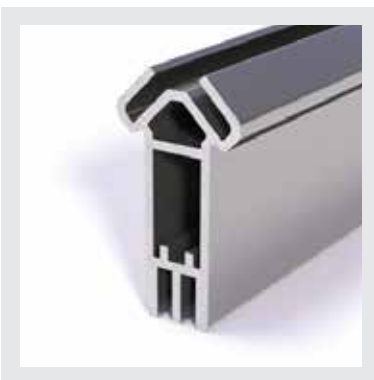

## Cube

RX-107

lengths of 10 foot

**WEIGHT**

10.99 oz per  
linear foot