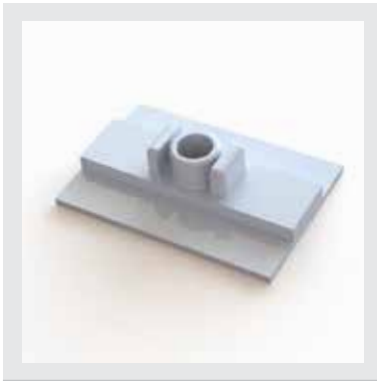

Corner Brace Large RX-272

WEIGHT
15.1 oz
per unit