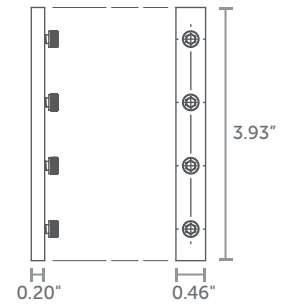

## Flat Bar 40x5

RX-123

lengths of 10 foot

 **WEIGHT**

**5.8 oz per linear foot**

## Corner Brace

RX-224

 **WEIGHT**

7.05 oz  
per unit

Flat Elbow  
RX-225

**WEIGHT**  
3.00 oz  
per unit

Standard Joiner  
RX-226

**WEIGHT**  
0.70 oz  
per unit