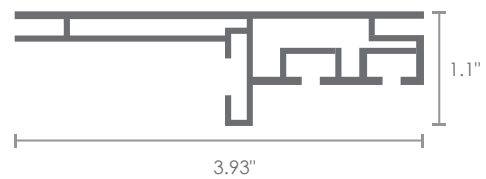

Backlit Lightbox

RX-121

lengths of 10 foot

WEIGHT

8.89 oz per
linear foot