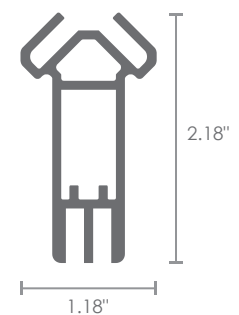

## Double Sided

RX-105

lengths of 10 foot

**WEIGHT**

9.82 oz per  
linear foot

## Contour

RX-106

lengths of 10 foot

**WEIGHT**

8.77 oz per  
linear foot

## Cube

RX-107

lengths of 10 foot

**WEIGHT**

10.99 oz per  
linear foot

## Single Sided Lightbox

RX-108

lengths of 10 foot

 **WEIGHT**

21.93 oz per  
linear foot