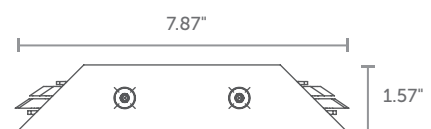

## Corner Brace

RX-224

 **WEIGHT**

7.05 oz  
per unit

Flat Elbow  
RX-225

**WEIGHT**  
3.00 oz  
per unit

Standard Joiner  
RX-226

**WEIGHT**  
0.70 oz  
per unit