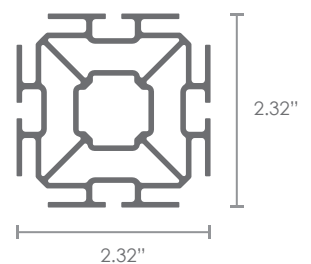

80 Structure

RX-113

lengths of 10 foot

WEIGHT

23.38 oz per
linear foot

40 Structure

RX-114

lengths of 10 foot

WEIGHT

14.51 oz per
linear foot

System Retro - Aluminium

RX-115

lengths of 10 foot

WEIGHT

2.82 oz per
linear foot

System Retro - Plastic

RX-116

lengths of 10 foot

WEIGHT

1.34 oz per
linear foot

REXwall Post

RX-117

lengths of 10 foot

WEIGHT

28.37 oz per
linear foot