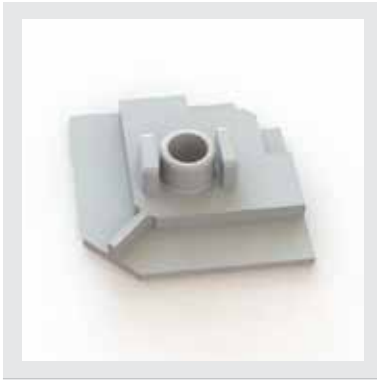

REXwall Corner Post-Cap

RX-260

WEIGHT

0.84 oz
per unit

Universal Internal Knuckle

RX-261

WEIGHT

0.31 oz
per unit

Universal External Knuckle

RX-262

WEIGHT

0.45 oz
per unit

REXwall Adjustable Foot

RX-263

WEIGHT

3.77 oz
per unit

108 Curved Corner

RX-264

WEIGHT

1.42 lbs
per unit