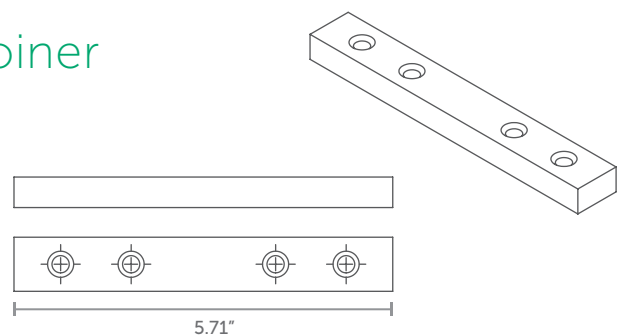

Heavy Duty Joiner RX-205

WEIGHT
3.84 oz
per unit