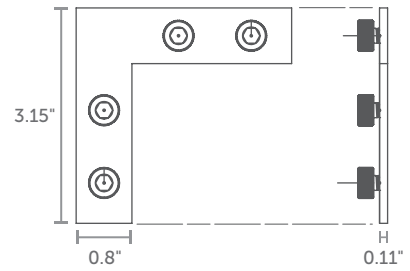

## Corner Brace

RX-224

 **WEIGHT**

7.05 oz  
per unit

Flat Elbow  
RX-225

**WEIGHT**  
3.00 oz  
per unit

Standard Joiner  
RX-226

**WEIGHT**  
0.70 oz  
per unit