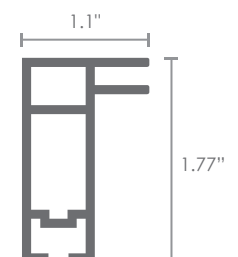

Single Sided Lightbox

RX-108

lengths of 10 foot

WEIGHT

21.93 oz per
linear foot

Suspension

RX-109

lengths of 10 foot

WEIGHT

0.39 oz per
linear foot

Double Sided Lightbox

RX-110

lengths of 10 foot

WEIGHT

33.79 oz per
linear foot

Support

RX-111

lengths of 10 foot

WEIGHT

6.32 oz per
linear foot

Wide Single Sided

RX-112

lengths of 10 foot

WEIGHT

8.95 oz per
linear foot