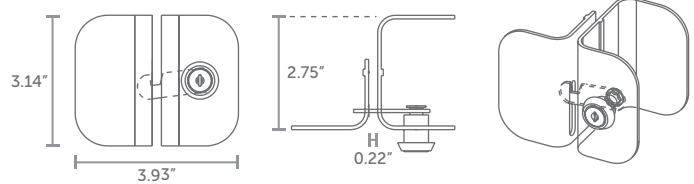

Lockable Door Handle RX-275

WEIGHT
13.12 oz
per unit