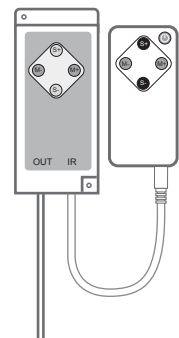

LED Arm Light RX-309

WEIGHT
19.64 oz
per unit

Parallel Connector RX-310

WEIGHT
1.73 oz
per unit

RGB LED 5-Light Module RX-311

WEIGHT
2.89 oz
per unit

RGB Standard Controller RX-312

WEIGHT
2.39 oz
per unit

RGB Programmable Controller RX-313

WEIGHT
9.31 oz
per unit