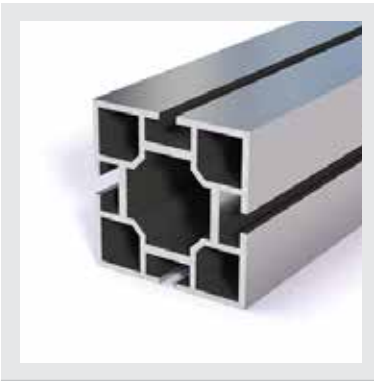

80 Structure

RX-113

lengths of 10 foot

WEIGHT

23.38 oz per
linear foot

40 Structure

RX-114

lengths of 10 foot

WEIGHT

14.51 oz per
linear foot

System Retro - Aluminium

RX-115

lengths of 10 foot

WEIGHT

2.82 oz per
linear foot

System Retro - Plastic

RX-116

lengths of 10 foot

WEIGHT

1.34 oz per
linear foot

REXwall Post

RX-117

lengths of 10 foot

WEIGHT

28.37 oz per
linear foot