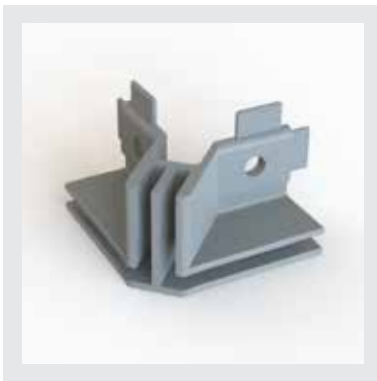

Universal Internal Knuckle

RX-261

WEIGHT

0.31 oz
per unit