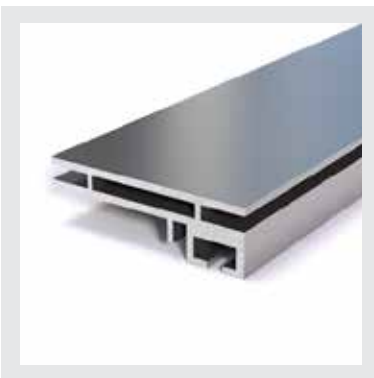

Backlit Lightbox

RX-121

lengths of 10 foot

WEIGHT

8.89 oz per
linear foot