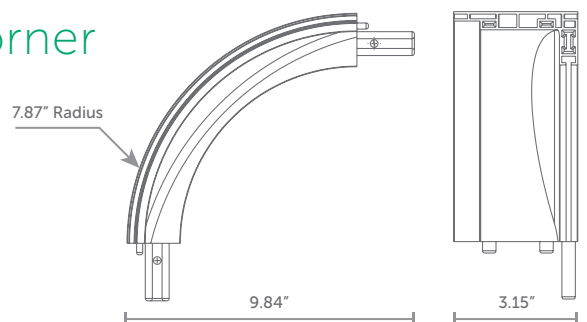

## 108 Curved Corner

RX-264

 **WEIGHT**

1.42 lbs  
per unit