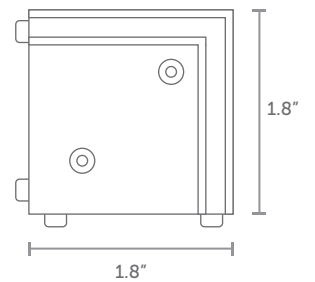

108 Cube Knuckle
RX-233

WEIGHT
5.11 lbs
per unit