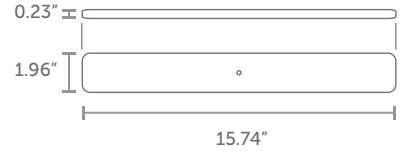

L Shaped Feet RX-236

WEIGHT
2.63 lbs
per unit