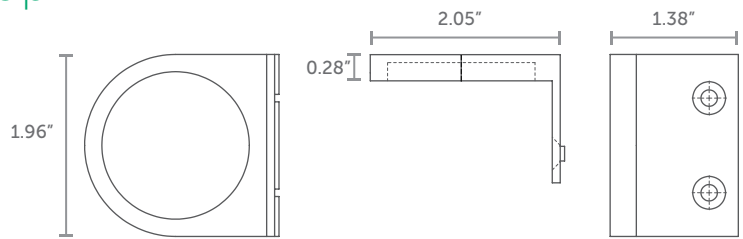

Door Stop RX-269

WEIGHT
5.99 oz
per unit