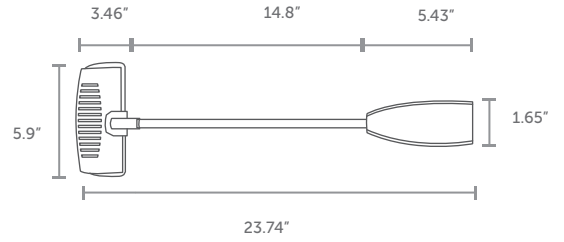

Parallel Connector RX-310

WEIGHT
1.73 oz
per unit