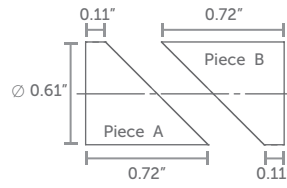

REXwall Adjustable Cap Lock

RX-277

WEIGHT
0.42 oz
per unit