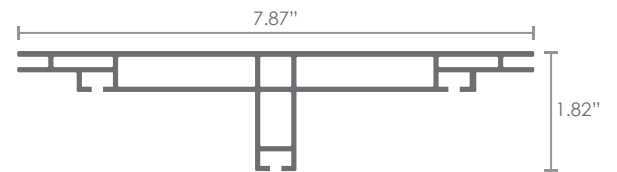

## Single Sided Lightbox

RX-108

lengths of 10 foot

 **WEIGHT**

21.93 oz per  
linear foot

## Double Sided Lightbox

RX-110

lengths of 10 foot

 **WEIGHT**

33.79 oz per  
linear foot