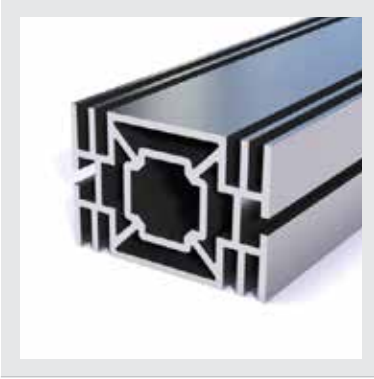

## REXwall Corner Post

RX-127

lengths of 10 foot

 **WEIGHT**

**23.64 oz per linear foot**