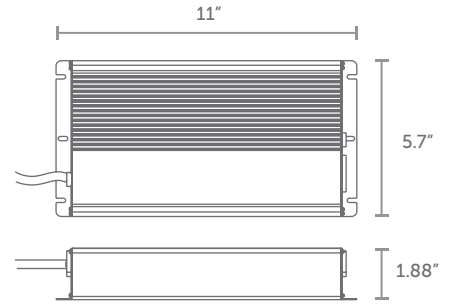

25 AMP Transformer RX-331

WEIGHT
8.17 lbs
per unit