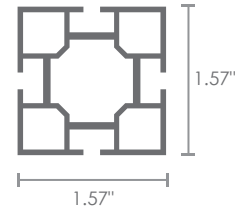

System Retro - Aluminium

RX-115

lengths of 10 foot

WEIGHT

2.82 oz per
linear foot