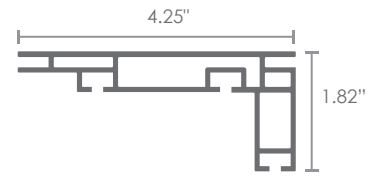

## Cube

RX-107

lengths of 10 foot

**WEIGHT**

10.99 oz per  
linear foot

## Single Sided Lightbox

RX-108

lengths of 10 foot

 **WEIGHT**

21.93 oz per  
linear foot