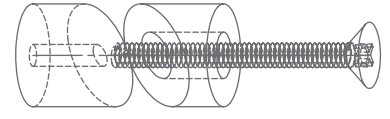

REXwall Adjustable Cap Lock

RX-277

WEIGHT
0.42 oz
per unit