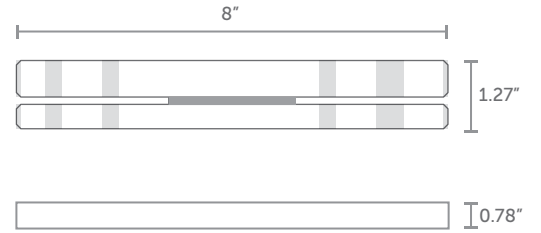

Knuckle Drill Bit 8mm RX-406

WEIGHT
1.19 oz
per unit