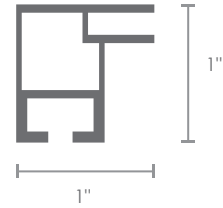

Double Sided D'LiTe

RX-119

lengths of 10 foot

WEIGHT

6.43 oz per
linear foot