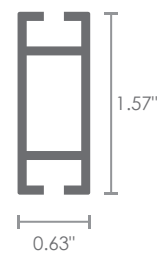

## Single Sided Lightbox

RX-108

lengths of 10 foot

 **WEIGHT**

21.93 oz per  
linear foot

## Suspension

RX-109

lengths of 10 foot

 **WEIGHT**

0.39 oz per  
linear foot

## Double Sided Lightbox

RX-110

lengths of 10 foot

 **WEIGHT**

33.79 oz per  
linear foot

## Support

RX-111

lengths of 10 foot

 **WEIGHT**

6.32 oz per  
linear foot