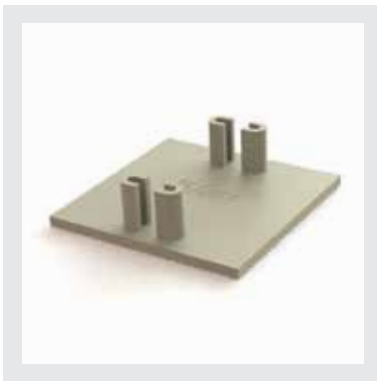

40 Structure Cap

RX-252

WEIGHT
1.41 oz
per unit