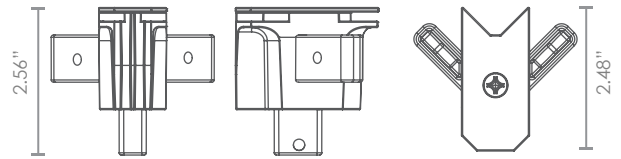

Double Sided Knuckle RX-202

WEIGHT
5.15 oz
per unit