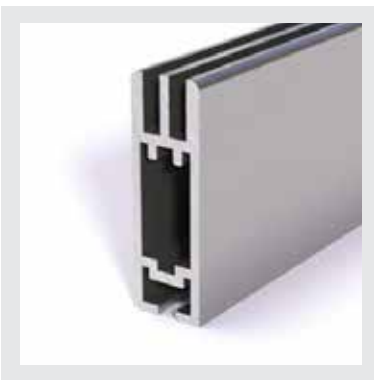

## Double Sided Black

RX-105B

lengths of 10 foot

**WEIGHT**

9.82 oz per  
linear foot