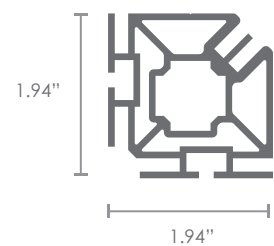

Flat Bar 40x5

RX-123

lengths of 10 foot

WEIGHT

5.8 oz per linear foot

Universal External

RX-124

lengths of 10 foot

WEIGHT

7.78 oz per linear foot

Universal Internal

RX-125

lengths of 10 foot

WEIGHT

6.82 oz per linear foot

REXwall Tri Post

RX-126

lengths of 10 foot

WEIGHT

25.25 oz per linear foot

REXwall Corner Post

RX-127

lengths of 10 foot

WEIGHT

23.64 oz per linear foot