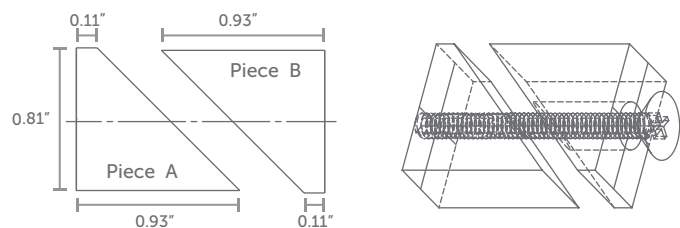

REXwall Cap Lock RX-276

WEIGHT
0.67 oz
per unit