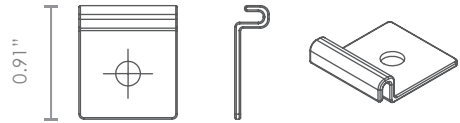

Eye Bolt
RX-209

WEIGHT
0.74 oz
per unit