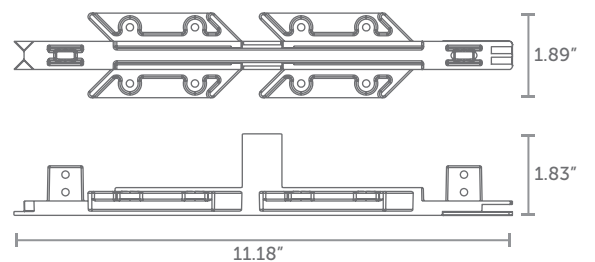

110 Cube Knuckle
RX-234