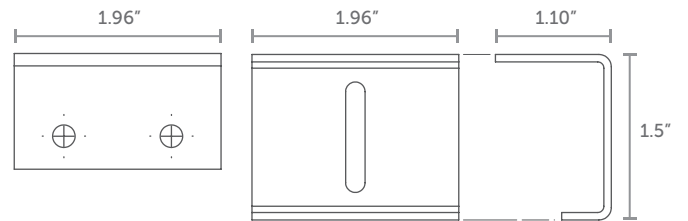

105 Bracket
RX-227

WEIGHT
0.56 oz
per unit

WEIGHT
3.67 lbs
per unit