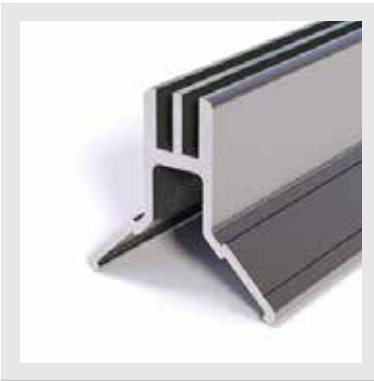

Universal External

RX-124

lengths of 10 foot

WEIGHT

7.78 oz per linear foot