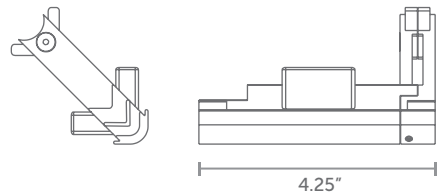

Heavy Duty T-Nut

RX-244

box of 100

WEIGHT
0.74 oz
per unit

80 Structure Joiner

RX-245

box of 100

WEIGHT
1.18 lbs
per unit

108 Corner Knuckle

RX-246

box of 100

WEIGHT
5.78 oz
per unit

110 Corner Knuckle

RX-247

WEIGHT
9.03 oz
per unit

Magnetic Shelf Bracket Kit (Small)

RX-248

WEIGHT
19.18 oz
per unit