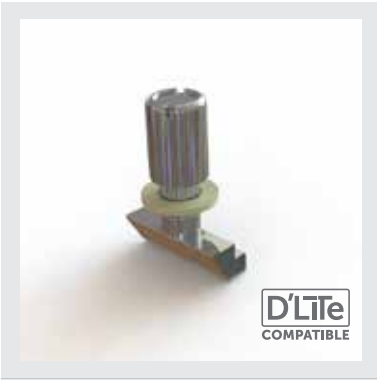

T-Nut
RX-206

WEIGHT
0.21 oz
per unit