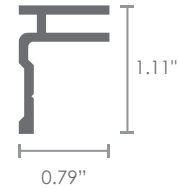

Product List

Retro RX-100

lengths of 10 foot

 WEIGHT

2.59 oz per
linear foot

Universal RX-101

lengths of 10 foot

 WEIGHT

3.55 oz per
linear foot

Maxi-Adapter RX-102

lengths of 10 foot

 WEIGHT

5.04 oz per
linear foot

Maxi-Internal RX-103

lengths of 10 foot

 WEIGHT

7.79 oz per
linear foot

Single Sided RX-104

lengths of 10 foot

 WEIGHT

5.91 oz per
linear foot

Single Sided Black

RX-104B

lengths of 10 foot