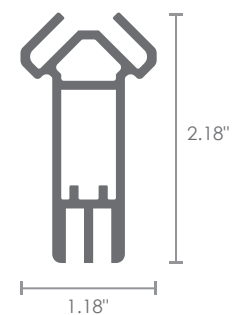

7.79 oz per
linear foot

Single Sided RX-104

lengths of 10 foot

 WEIGHT

5.91 oz per
linear foot

Single Sided Black

RX-104B

lengths of 10 foot

RX-105B

lengths of 10 foot

WEIGHT

9.82 oz per
linear foot

Contour

RX-106

lengths of 10 foot

WEIGHT

8.77 oz per
linear foot

Cube

RX-107

lengths of 10 foot

WEIGHT

10.99 oz per
linear foot

Single Sided Lightbox

RX-108

lengths of 10 foot

 WEIGHT
21.93 oz per
linear foot

Suspension

RX-109

lengths of 10 foot

 WEIGHT
0.39 oz per
linear foot

Double Sided Lightbox

RX-110