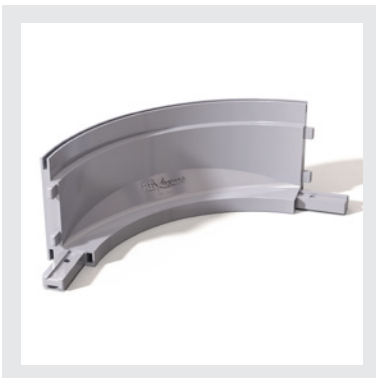

REXwall Corner Post-Cap

RX-260

WEIGHT

0.84 oz
per unit

Universal Internal Knuckle

RX-261

WEIGHT

0.31 oz
per unit

Universal External Knuckle

RX-262

WEIGHT

0.45 oz
per unit

REXwall Adjustable Foot

RX-263

WEIGHT

3.77 oz
per unit

108 Curved Corner

RX-264

WEIGHT

1.42 lbs
per unit