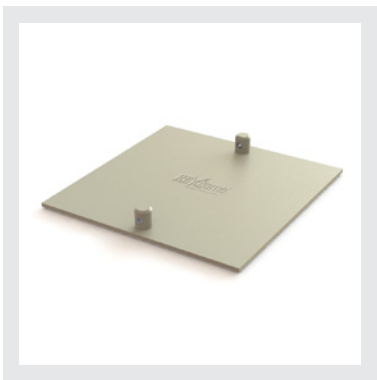

80 Structure Cap

RX-253

WEIGHT
0.56 oz
per unit