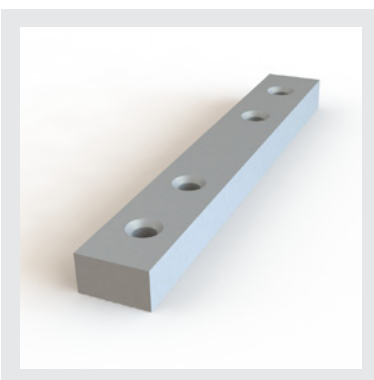

Heavy Duty Elbow RX-204

WEIGHT
3.17 oz
per unit