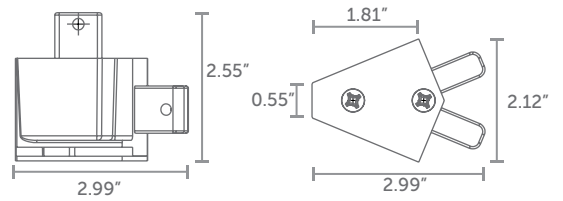

WEIGHT
0.56 oz
per unit

Heavy Duty Shelf Adapter

RX-254

WEIGHT
10.86 oz
per unit

Adjustable Heavy Duty Elbow RX-255

WEIGHT
12.10 oz
per unit

45 Degree Knuckle RX-256

WEIGHT
5.85 oz
per unit