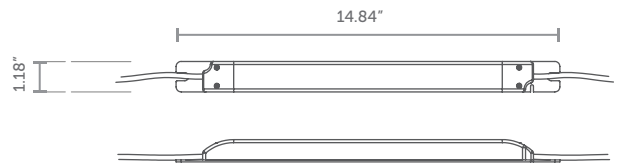

3.125 AMP Inline Transformer RX-332

WEIGHT
7.47 oz
per unit

Power Lead for RX-332 RX-333-US

WEIGHT
3.70 oz
per unit