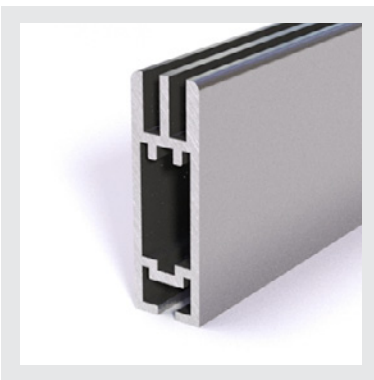

Single Sided Black

RX-104B

lengths of 10 foot

WEIGHT

5.91 oz per
linear foot

Double Sided

RX-105

lengths of 10 foot

WEIGHT

9.82 oz per
linear foot

Double Sided Black

RX-105B

lengths of 10 foot

WEIGHT

9.82 oz per
linear foot

Contour

RX-106

lengths of 10 foot

WEIGHT

8.77 oz per
linear foot

Cube

RX-107

lengths of 10 foot

WEIGHT

10.99 oz per
linear foot