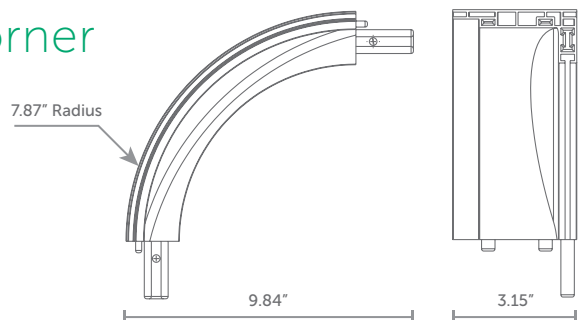

108 Curved Corner

RX-264

WEIGHT

1.42 lbs
per unit