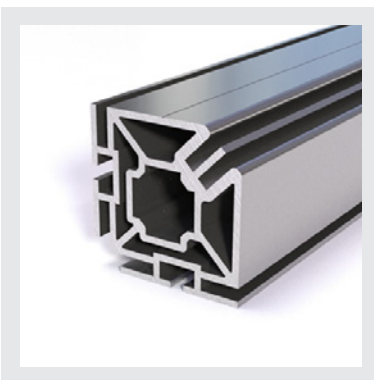

RX-125

lengths of 10 foot

 WEIGHT
6.82 oz per linear foot

REXwall Tri Post

RX-126

lengths of 10 foot

 WEIGHT
25.25 oz per linear foot

REXwall Corner Post