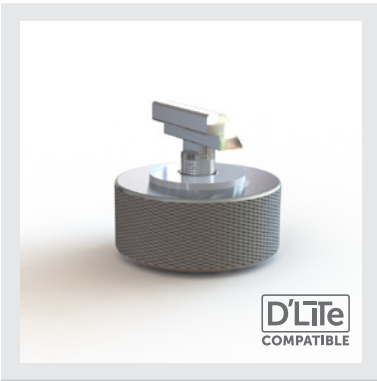

WEIGHT
0.70 oz
per unit

D'Lite
COMPATIBLE

Heavy Duty Elbow RX-204

WEIGHT
3.17 oz
per unit

Heavy Duty Joiner RX-205

WEIGHT
3.84 oz
per unit

T-Nut
RX-206

WEIGHT
0.21 oz
per unit