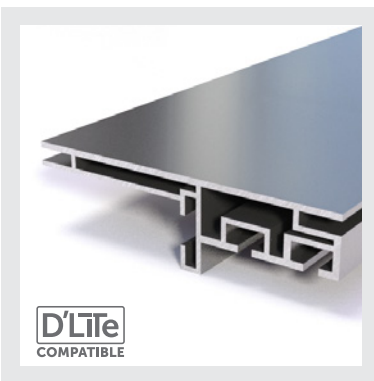

Wall Mount Lightbox D'LiTe

RX-120

lengths of 10 foot

WEIGHT
15.63 oz per
linear foot