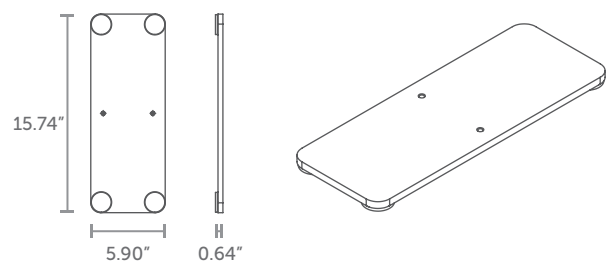

Heavy Duty Feet RX-216

WEIGHT
10.69 lbs
per unit