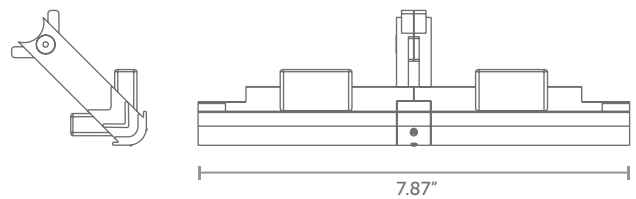

110 Corner Knuckle

RX-247

WEIGHT
9.03 oz
per unit