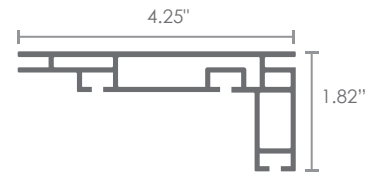

RX-105B

lengths of 10 foot

WEIGHT

9.82 oz per
linear foot

Contour

RX-106

lengths of 10 foot

WEIGHT

8.77 oz per
linear foot

Cube

RX-107

lengths of 10 foot

WEIGHT

10.99 oz per
linear foot

Single Sided Lightbox

RX-108

lengths of 10 foot

 WEIGHT
21.93 oz per
linear foot

Suspension

RX-109

lengths of 10 foot

 WEIGHT
0.39 oz per
linear foot

Double Sided Lightbox

RX-110