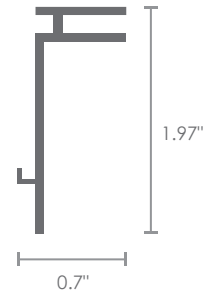

Product List

Retro RX-100

lengths of 10 foot

 WEIGHT

2.59 oz per
linear foot

Universal RX-101

lengths of 10 foot

 WEIGHT

3.55 oz per
linear foot

Maxi-Adapter RX-102

lengths of 10 foot

 WEIGHT

5.04 oz per
linear foot

Maxi-Internal RX-103

lengths of 10 foot

 WEIGHT

7.79 oz per
linear foot

Single Sided RX-104

lengths of 10 foot

 WEIGHT

5.91 oz per
linear foot

Single Sided Black

RX-104B

lengths of 10 foot

WEIGHT

5.91 oz per
linear foot

Double Sided

RX-105

lengths of 10 foot

WEIGHT

9.82 oz per
linear foot

Double Sided Black