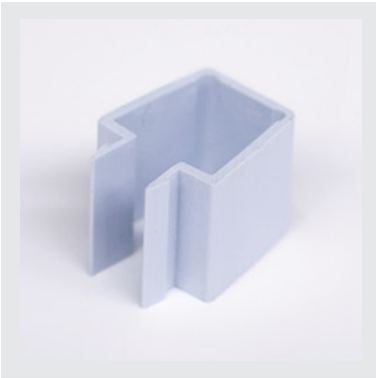

Multi Wire Clip RX-317

WEIGHT
0.10 oz
per unit