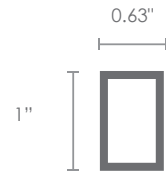

RX-125

lengths of 10 foot

 WEIGHT
6.82 oz per linear foot

REXwall Tri Post

RX-126

lengths of 10 foot

 WEIGHT
25.25 oz per linear foot

REXwall Corner Post

RX-127

lengths of 10 foot

 WEIGHT
23.64 oz per linear foot

REXwall Two Way Post

RX-128

lengths of 10 foot

 WEIGHT

24.19 oz per
linear foot

D'LiTe Support

RX-129

lengths of 10 foot

 WEIGHT

3.76 oz per
linear foot

REXwall Adjustable Post

RX-130

lengths of 10 foot