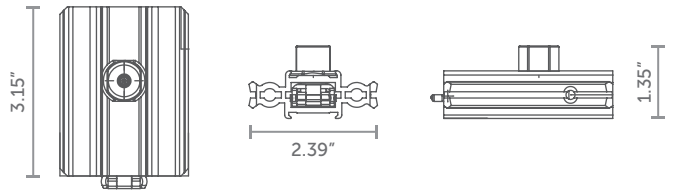

80 Structure Lock

RX-217

WEIGHT
6.27 oz
per unit