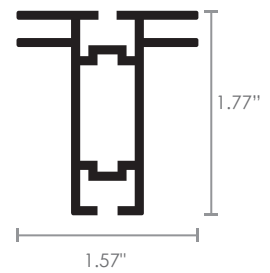

7.79 oz per
linear foot

Single Sided RX-104

lengths of 10 foot

 WEIGHT

5.91 oz per
linear foot

Single Sided Black

RX-104B

lengths of 10 foot

WEIGHT

5.91 oz per
linear foot

Double Sided

RX-105

lengths of 10 foot

WEIGHT

9.82 oz per
linear foot

Double Sided Black

RX-105B

lengths of 10 foot

WEIGHT

9.82 oz per
linear foot

Contour

RX-106

lengths of 10 foot

WEIGHT