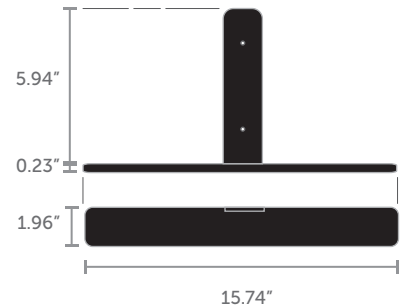

L Shaped Feet (Black) RX-236B

WEIGHT
2.63 lbs
per unit

M6 12 Bolt RX-237

box of 100

WEIGHT
0.17 oz
per unit