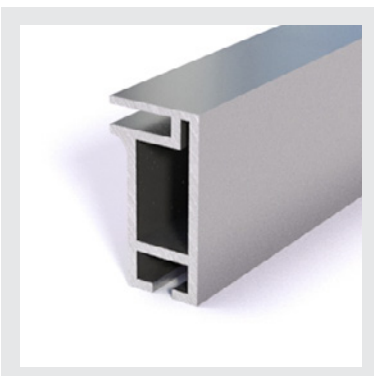

Single Sided RX-104

lengths of 10 foot

WEIGHT

5.91 oz per
linear foot