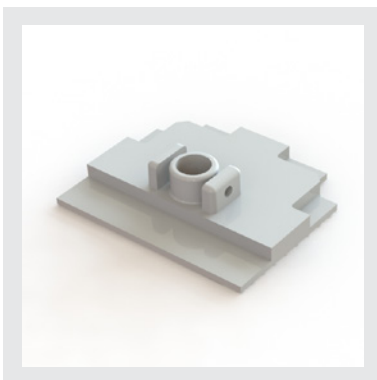

Adjustable Heavy Duty Elbow RX-255

WEIGHT
12.10 oz
per unit

45 Degree Knuckle RX-256

WEIGHT
5.85 oz
per unit

60 Degree Knuckle RX-257

WEIGHT
6.14 oz
per unit

REXwall Post Cap RX-258

WEIGHT
1.55 oz
per unit

Rexwall Tri-Post Cap RX-259

WEIGHT
1.19 oz
per unit