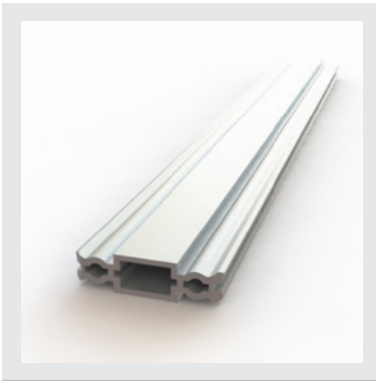

Rigging Profile Ring

RX-243

WEIGHT
0.42 oz
per unit

Heavy Duty T-Nut

RX-244

box of 100

 **WEIGHT**
0.74 oz
per unit

80 Structure Joiner