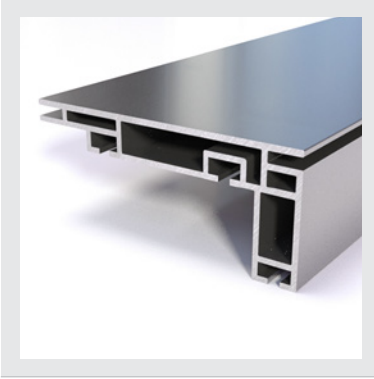

8.77 oz per
linear foot

Cube

RX-107

lengths of 10 foot

WEIGHT

10.99 oz per
linear foot

Single Sided Lightbox

RX-108