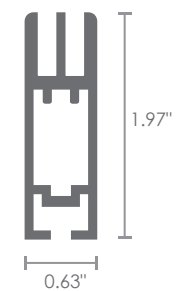

7.79 oz per
linear foot

Single Sided RX-104

lengths of 10 foot

 WEIGHT

5.91 oz per
linear foot

Single Sided Black

RX-104B

lengths of 10 foot

WEIGHT

5.91 oz per
linear foot

Double Sided

RX-105

lengths of 10 foot

WEIGHT

9.82 oz per
linear foot

Double Sided Black

RX-105B

lengths of 10 foot

WEIGHT

9.82 oz per
linear foot

Contour

RX-106

lengths of 10 foot

WEIGHT

8.77 oz per
linear foot

Cube

RX-107

lengths of 10 foot

WEIGHT

10.99 oz per
linear foot

Single Sided Lightbox

RX-108