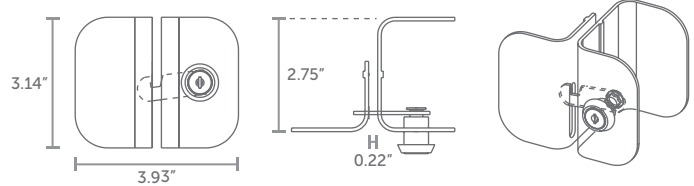

Lockable Door Handle RX-275

WEIGHT
13.12 oz
per unit