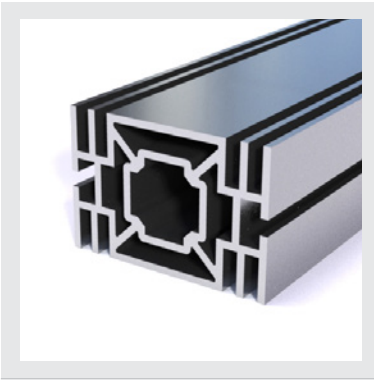

REXwall Two Way Post

RX-128

lengths of 10 foot

WEIGHT

24.19 oz per
linear foot

D'LiTe Support

RX-129

lengths of 10 foot

WEIGHT

3.76 oz per
linear foot

REXwall Adjustable Post

RX-130

lengths of 10 foot

WEIGHT

24.8 oz per
linear foot