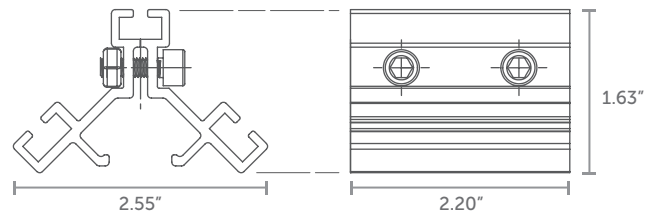

Cube Clamp

RX-222

WEIGHT
2.50 oz
per unit

Silicon Rubber Strip

RX-223

Comes in 820 feet Roll

WEIGHT
3.45 oz
per foot

Corner Brace