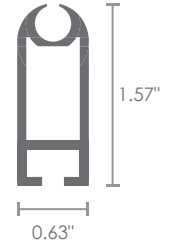

7.79 oz per
linear foot

Single Sided RX-104

lengths of 10 foot

 WEIGHT

5.91 oz per
linear foot

Single Sided Black

RX-104B

lengths of 10 foot

8.77 oz per
linear foot

Cube

RX-107

lengths of 10 foot

WEIGHT

10.99 oz per
linear foot

Single Sided Lightbox

RX-108

lengths of 10 foot

 WEIGHT
21.93 oz per
linear foot

Suspension

RX-109

lengths of 10 foot

 WEIGHT
0.39 oz per
linear foot

Double Sided Lightbox

RX-110

lengths of 10 foot

 WEIGHT
33.79 oz per
linear foot

Support

RX-111

lengths of 10 foot

 WEIGHT
6.32 oz per
linear foot

Wide Single Sided

RX-112