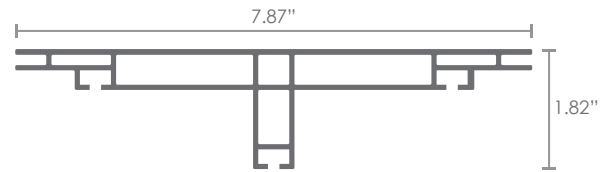

8.77 oz per
linear foot

Cube

RX-107

lengths of 10 foot

WEIGHT

10.99 oz per
linear foot

Single Sided Lightbox

RX-108

lengths of 10 foot

 WEIGHT
21.93 oz per
linear foot

Suspension

RX-109

lengths of 10 foot

 WEIGHT
0.39 oz per
linear foot

Double Sided Lightbox

RX-110

lengths of 10 foot

 WEIGHT
33.79 oz per
linear foot

Support

RX-111

lengths of 10 foot

 WEIGHT
6.32 oz per
linear foot

Wide Single Sided

RX-112