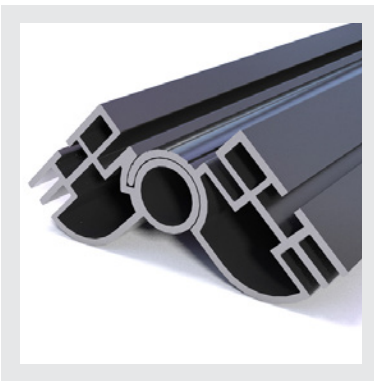

REXwall Two Way Post

RX-128

lengths of 10 foot

WEIGHT

24.19 oz per
linear foot

D'LiTe Support

RX-129

lengths of 10 foot

WEIGHT

3.76 oz per
linear foot

REXwall Adjustable Post

RX-130

lengths of 10 foot

WEIGHT

24.8 oz per
linear foot