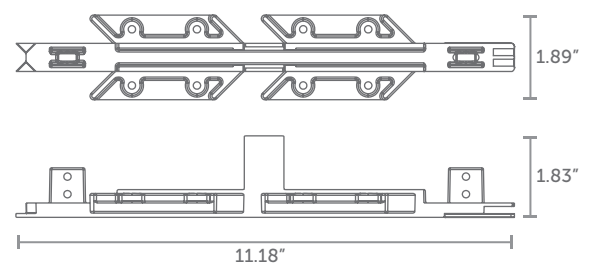

Standard Feet
RX-228

WEIGHT
3.67 lbs
per unit

Coupling Bolt
RX-229

WEIGHT
0.49 oz
per unit

Tool Free Elbow RX-230

WEIGHT
3.70 oz
per unit

Tool Free Joiner RX-231

WEIGHT
4.62 oz
per unit

105 Corner Knuckle RX-232

WEIGHT
2.61 oz
per unit

108 Cube Knuckle RX-233

WEIGHT
5.11 lbs
per unit

110 Cube Knuckle RX-234

WEIGHT
9.00 lbs
per unit

Flat Feet RX-235

WEIGHT
2.07 lbs
per unit