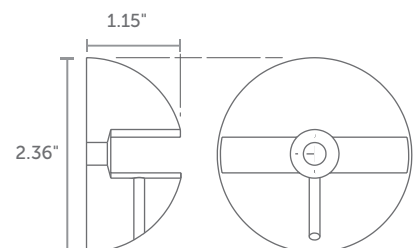

WEIGHT
0.56 oz
per unit

Heavy Duty Shelf Adapter

RX-254

WEIGHT
10.86 oz
per unit

Adjustable Heavy Duty Elbow RX-255

WEIGHT
12.10 oz
per unit

45 Degree Knuckle RX-256

WEIGHT
5.85 oz
per unit