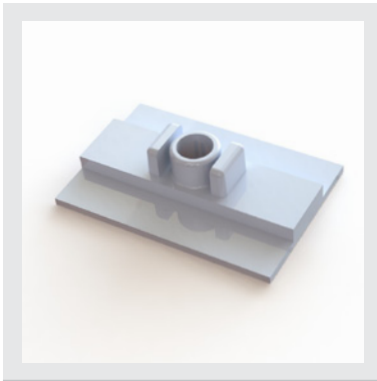

Door Handle RX-270

WEIGHT
1.72 oz
per unit

Universal Clamp RX-271

WEIGHT
1.23 lbs
per unit

Corner Brace Large RX-272

WEIGHT
15.1 oz
per unit

REXwall Two-Way Post Cap RX-273

WEIGHT
0.8 oz
per unit