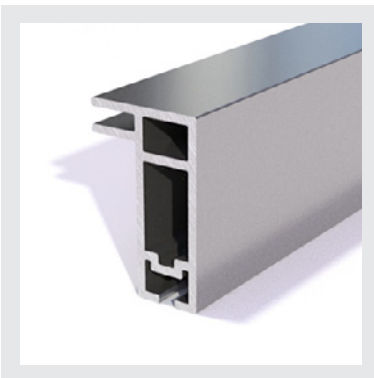

lengths of 10 foot

 WEIGHT
33.79 oz per
linear foot

Support

RX-111

lengths of 10 foot

 WEIGHT
6.32 oz per
linear foot

Wide Single Sided

RX-112