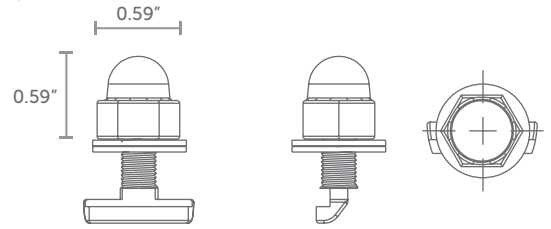

Rigging Profile Ring

RX-243

WEIGHT
0.42 oz
per unit

Heavy Duty T-Nut

RX-244

box of 100

 **WEIGHT**
0.74 oz
per unit

80 Structure Joiner