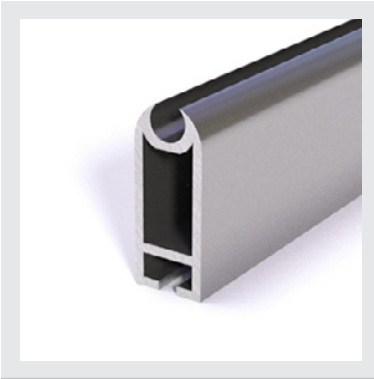

Single Sided Lightbox

RX-108

lengths of 10 foot

WEIGHT
21.93 oz per
linear foot

Suspension

RX-109

lengths of 10 foot

WEIGHT
0.39 oz per
linear foot

Double Sided Lightbox

RX-110

lengths of 10 foot

WEIGHT
33.79 oz per
linear foot

Support

RX-111

lengths of 10 foot

WEIGHT
6.32 oz per
linear foot

Wide Single Sided

RX-112

lengths of 10 foot

WEIGHT
8.95 oz per
linear foot