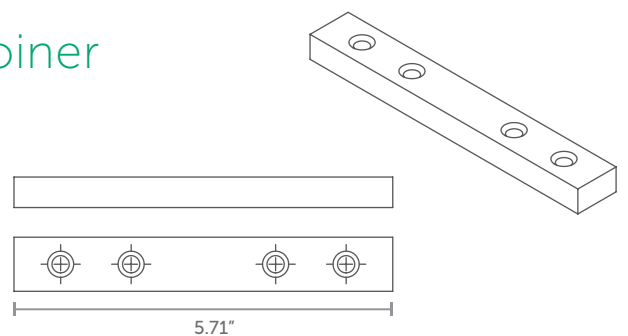

WEIGHT
0.70 oz
per unit

D'Lite
COMPATIBLE

Heavy Duty Elbow RX-204

WEIGHT
3.17 oz
per unit

Heavy Duty Joiner RX-205

WEIGHT
3.84 oz
per unit

T-Nut
RX-206

WEIGHT
0.21 oz
per unit