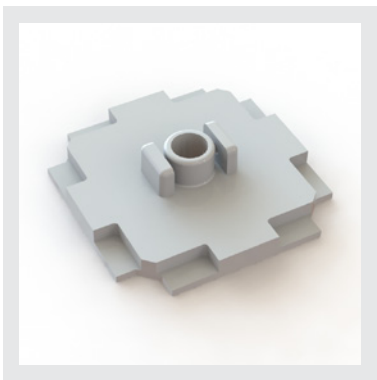

60 Degree Knuckle RX-257

WEIGHT
6.14 oz
per unit

REXwall Post Cap RX-258

WEIGHT
1.55 oz
per unit