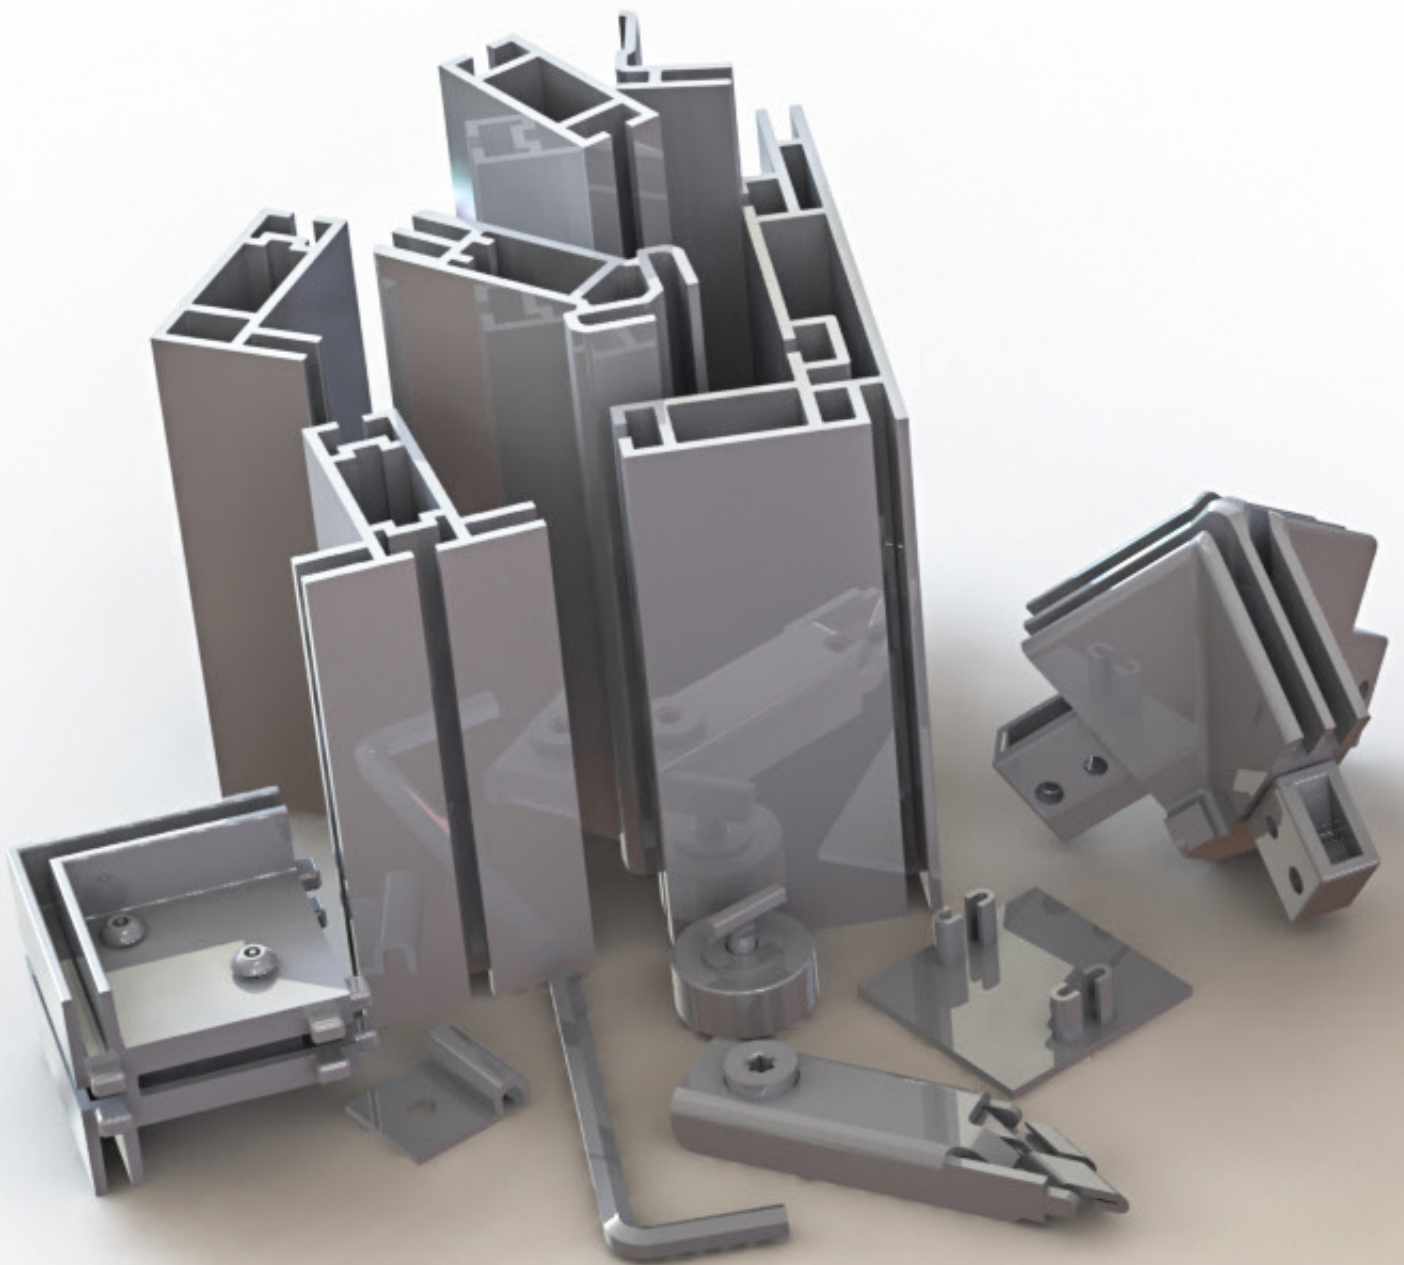

Product List

Retro RX-100

lengths of 10 foot

 WEIGHT

2.59 oz per
linear foot

Universal RX-101

lengths of 10 foot

 WEIGHT