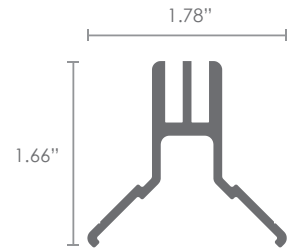

lengths of 10 foot

 WEIGHT

28.37 oz per
linear foot

Single Sided D'LiTe

RX-118

lengths of 10 foot

WEIGHT
4.60 oz per
linear foot

Double Sided D'LiTe

RX-121

lengths of 10 foot

WEIGHT
8.89 oz per
linear foot

Flat Bar 40x3

RX-122

lengths of 10 foot

WEIGHT
3.55 oz per
linear foot

Flat Bar 40x5

RX-123

lengths of 10 foot

 WEIGHT
5.8 oz per linear foot

Universal External

RX-124

lengths of 10 foot

 WEIGHT
7.78 oz per linear foot

Universal Internal

RX-125

lengths of 10 foot

 WEIGHT
6.82 oz per linear foot

REXwall Tri Post

RX-126

lengths of 10 foot

 WEIGHT
25.25 oz per linear foot

REXwall Corner Post