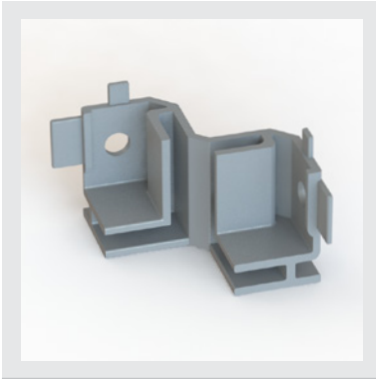

REXwall Corner Post-Cap

RX-260

WEIGHT

0.84 oz
per unit