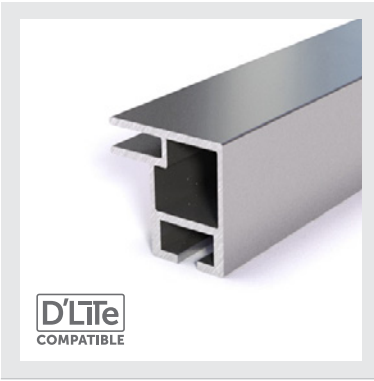

Single Sided D'LiTe

RX-118

lengths of 10 foot

WEIGHT
4.60 oz per
linear foot