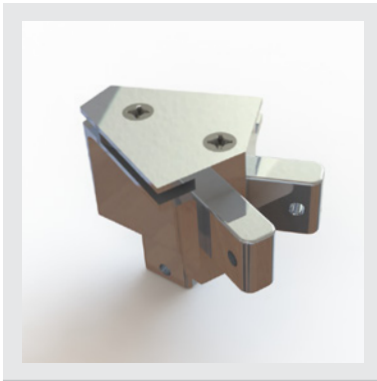

WEIGHT
0.56 oz
per unit

Heavy Duty Shelf Adapter

RX-254

WEIGHT
10.86 oz
per unit

Adjustable Heavy Duty Elbow RX-255

WEIGHT
12.10 oz
per unit

45 Degree Knuckle RX-256

WEIGHT
5.85 oz
per unit