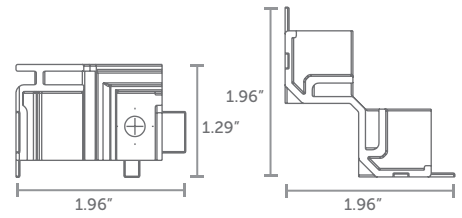

WEIGHT

0.84 oz
per unit

Universal Internal Knuckle

RX-261

WEIGHT

0.31 oz
per unit

Universal External Knuckle

RX-262