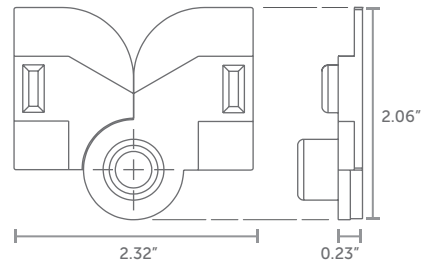

REXwall Adjustable Post Cap RX-274

WEIGHT
1 oz
per set