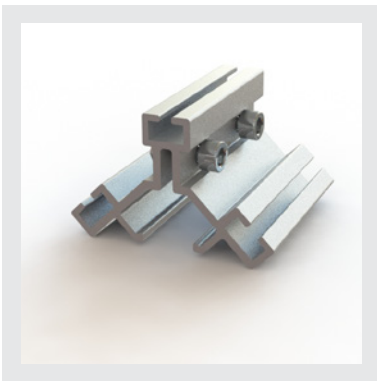

40 Structure Lock RX-211

WEIGHT
2.01 oz
per unit

90° Lock RX-212

WEIGHT
1.94 oz
per unit

45° Lock (Right) RX-213-R

WEIGHT
1.87 oz
per unit

45° Lock (Left) RX-213-L

WEIGHT
1.87 oz
per unit

Heavy Duty Feet RX-216

WEIGHT
10.69 lbs
per unit

80 Structure Lock

RX-217

WEIGHT
6.27 oz
per unit

REXwall Knuckle

RX-220

WEIGHT
8.92 oz
per unit

Cube Clamp

RX-222

WEIGHT
2.50 oz
per unit

Silicon Rubber Strip

RX-223

Comes in 820 feet Roll

WEIGHT
3.45 oz
per foot

Corner Brace