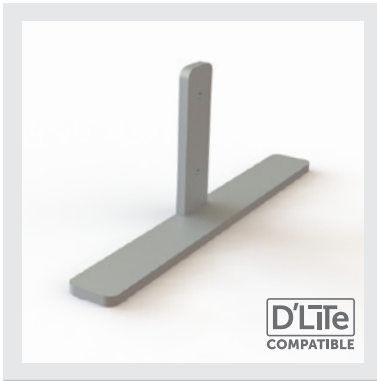

Standard Feet
RX-228

WEIGHT
3.67 lbs
per unit

Coupling Bolt
RX-229

WEIGHT
0.49 oz
per unit

Tool Free Elbow RX-230

WEIGHT
3.70 oz
per unit

Tool Free Joiner RX-231

WEIGHT
4.62 oz
per unit

105 Corner Knuckle RX-232

WEIGHT
2.61 oz
per unit

108 Cube Knuckle RX-233

WEIGHT
5.11 lbs
per unit

110 Cube Knuckle RX-234

WEIGHT
9.00 lbs
per unit

Flat Feet RX-235

WEIGHT
2.07 lbs
per unit