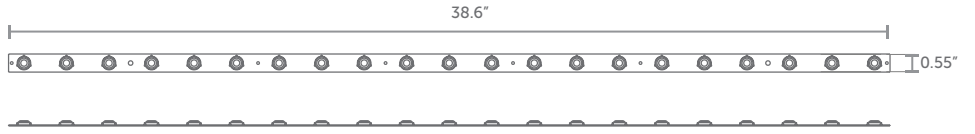

LaddeREX Module RX-314

PRE-ASSEMBLED RX-314 LaddeREX KITS

Code:	Suitable Frame Size:	Profile:	Module Gap:
RX-314-A	39.5 x 80"	RX-121	4.5"
RX-314-B	28 x 80"	RX-121	4.5"
RX-314-C	17 x 80"	RX-121	4.5"
RX-314-D	39.5 x 80"	RX-121	8"
RX-314-E	28 x 80"	RX-121	8"
RX-314-F	17 x 80"	RX-121	8"
RX-314-G	39.5 x 80"	RX-120/108	15"
RX-314-H	28 x 80"	RX-120/108	15"
RX-314-I	17 x 80"	RX-120/108	15"

WEIGHT
3.88 oz
per unit