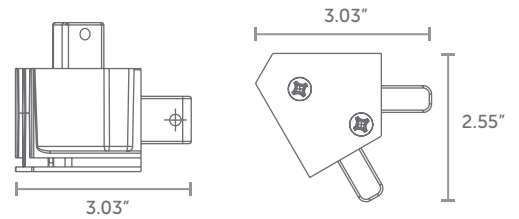

60 Degree Knuckle RX-257

WEIGHT
6.14 oz
per unit

REXwall Post Cap RX-258

WEIGHT
1.55 oz
per unit