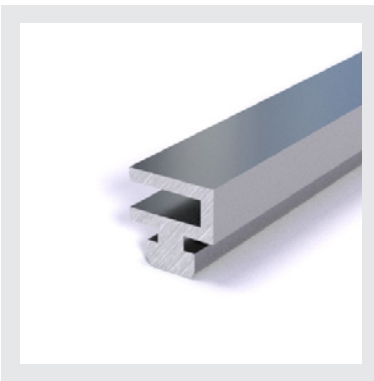

40 Structure

RX-114

lengths of 10 foot

WEIGHT

14.51 oz per
linear foot