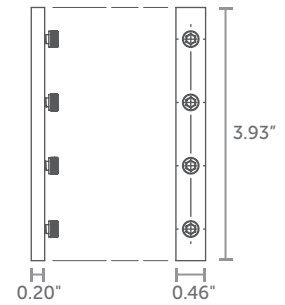

7.79 oz per
linear foot

Single Sided RX-104

lengths of 10 foot

 WEIGHT

5.91 oz per
linear foot

Single Sided Black

RX-104B

lengths of 10 foot

RX-224

WEIGHT
7.05 oz
per unit

Flat Elbow
RX-225

WEIGHT
3.00 oz
per unit

Standard Joiner
RX-226

WEIGHT
0.70 oz
per unit

105 Bracket
RX-227

WEIGHT
0.56 oz
per unit