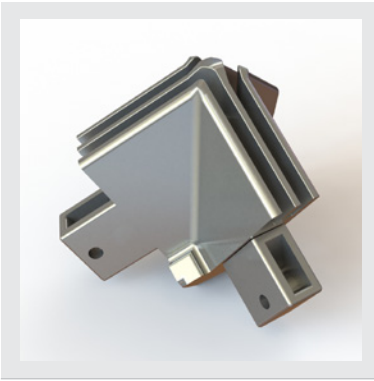

Single Sided Knuckle RX-200

WEIGHT
5.30 oz
per unit

Double Sided Knuckle RX-202

WEIGHT
5.15 oz
per unit

Standard Elbow RX-203

WEIGHT
0.70 oz
per unit

D'Lite
COMPATIBLE

Heavy Duty Elbow RX-204

WEIGHT
3.17 oz
per unit

Heavy Duty Joiner RX-205

WEIGHT
3.84 oz
per unit