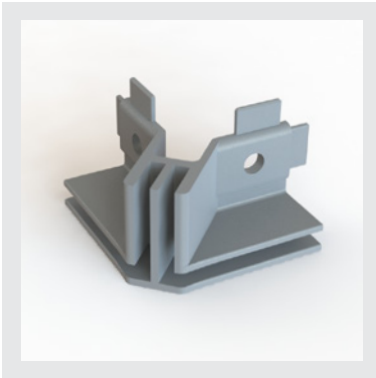

WEIGHT

0.84 oz
per unit

Universal Internal Knuckle

RX-261

WEIGHT

0.31 oz
per unit

Universal External Knuckle

RX-262