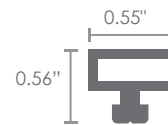

System Retro - Plastic

RX-116

lengths of 10 foot

WEIGHT

1.34 oz per
linear foot