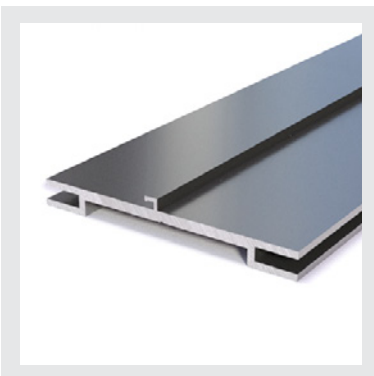

3.55 oz per
linear foot

Maxi-Adapter RX-102

lengths of 10 foot

 WEIGHT

5.04 oz per
linear foot

Maxi-Internal RX-103

lengths of 10 foot

 WEIGHT