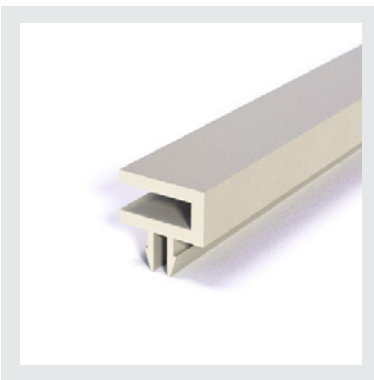

System Retro - Aluminium

RX-115

lengths of 10 foot

WEIGHT

2.82 oz per
linear foot