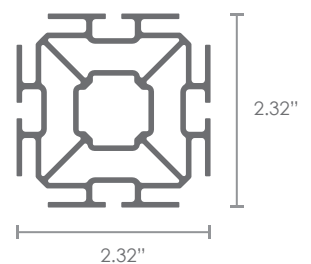

lengths of 10 foot

 WEIGHT
8.95 oz per
linear foot

80 Structure

RX-113

lengths of 10 foot

 WEIGHT

23.38 oz per
linear foot

40 Structure

RX-114

lengths of 10 foot

 WEIGHT

14.51 oz per
linear foot

System Retro - Aluminium

RX-115

lengths of 10 foot

 WEIGHT

2.82 oz per
linear foot

System Retro - Plastic

RX-116

lengths of 10 foot

 WEIGHT

1.34 oz per
linear foot

REXwall Post

RX-117

lengths of 10 foot

 WEIGHT

28.37 oz per
linear foot

Single Sided D'LiTe

RX-118

lengths of 10 foot

WEIGHT
4.60 oz per
linear foot

Double Sided D'LiTe