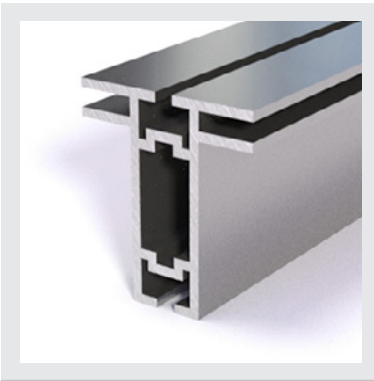

Single Sided Black

RX-104B

lengths of 10 foot

WEIGHT

5.91 oz per
linear foot

Double Sided

RX-105

lengths of 10 foot

WEIGHT

9.82 oz per
linear foot