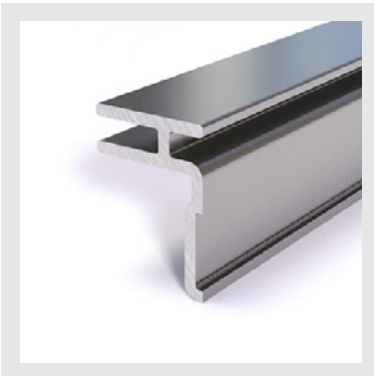

Product List

Retro RX-100

lengths of 10 foot

 WEIGHT

2.59 oz per
linear foot

Universal RX-101

lengths of 10 foot

 WEIGHT