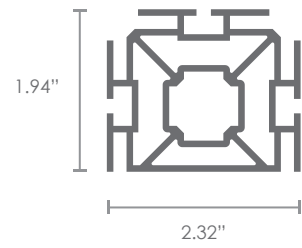

RX-121

lengths of 10 foot

WEIGHT
8.89 oz per
linear foot

Flat Bar 40x3

RX-122

lengths of 10 foot

WEIGHT
3.55 oz per
linear foot

Flat Bar 40x5

RX-123

lengths of 10 foot

 WEIGHT
5.8 oz per linear foot

Universal External

RX-124

lengths of 10 foot

 WEIGHT
7.78 oz per linear foot

Universal Internal

RX-125

lengths of 10 foot

 WEIGHT
6.82 oz per linear foot

REXwall Tri Post

RX-126

lengths of 10 foot

 WEIGHT
25.25 oz per linear foot

REXwall Corner Post

RX-127

lengths of 10 foot

 WEIGHT
23.64 oz per linear foot

REXwall Two Way Post

RX-128

lengths of 10 foot

 WEIGHT

24.19 oz per
linear foot