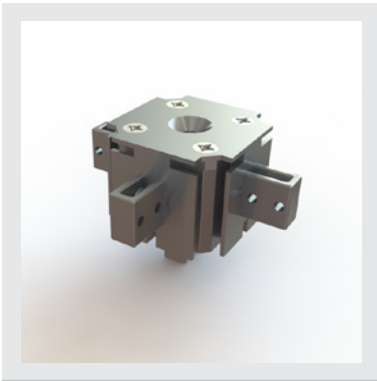

Heavy Duty Feet RX-216

WEIGHT
10.69 lbs
per unit

80 Structure Lock

RX-217

WEIGHT
6.27 oz
per unit

REXwall Knuckle

RX-220

WEIGHT
8.92 oz
per unit

Cube Clamp

RX-222

WEIGHT
2.50 oz
per unit

Silicon Rubber Strip

RX-223

Comes in 820 feet Roll

WEIGHT
3.45 oz
per foot

Corner Brace