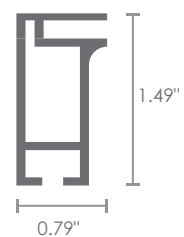

Product List

Retro RX-100

lengths of 10 foot

 WEIGHT

2.59 oz per
linear foot

Universal RX-101

lengths of 10 foot

 WEIGHT

3.55 oz per
linear foot

Maxi-Adapter RX-102

lengths of 10 foot

 WEIGHT

5.04 oz per
linear foot

Maxi-Internal RX-103

lengths of 10 foot

 WEIGHT

7.79 oz per
linear foot

Single Sided RX-104

lengths of 10 foot

 WEIGHT

5.91 oz per
linear foot

Single Sided Black

RX-104B

lengths of 10 foot

WEIGHT

5.91 oz per
linear foot

Double Sided

RX-105

lengths of 10 foot

WEIGHT

9.82 oz per
linear foot

Double Sided Black