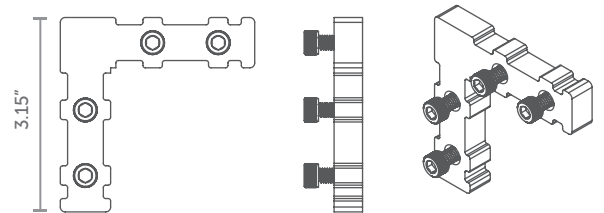

Heavy Duty Elbow RX-204

WEIGHT
3.17 oz
per unit