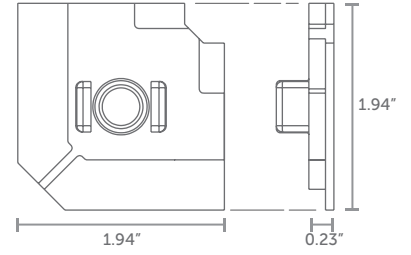

REXwall Corner Post-Cap

RX-260

WEIGHT

0.84 oz
per unit