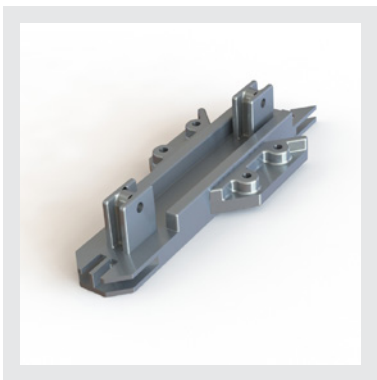

108 Cube Knuckle RX-233

WEIGHT
5.11 lbs
per unit