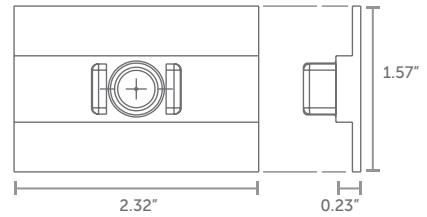

Door Handle RX-270

WEIGHT
1.72 oz
per unit

Universal Clamp RX-271

WEIGHT
1.23 lbs
per unit

Corner Brace Large RX-272

WEIGHT
15.1 oz
per unit

REXwall Two-Way Post Cap RX-273

WEIGHT
0.8 oz
per unit