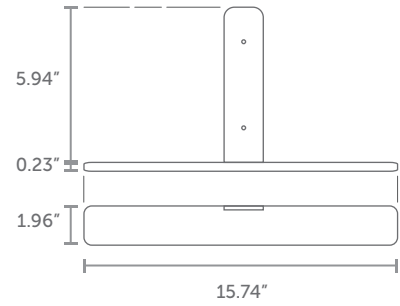

Flat Feet RX-235

WEIGHT
2.07 lbs
per unit

L Shaped Feet RX-236

WEIGHT
2.63 lbs
per unit

L Shaped Feet (Black) RX-236B

WEIGHT
2.63 lbs
per unit

M6 12 Bolt RX-237

box of 100

WEIGHT
0.17 oz
per unit

M6 30 Bolt RX-238

box of 100

WEIGHT
0.24 oz
per unit