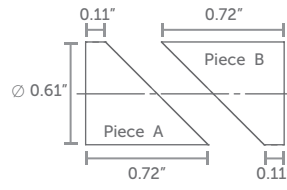

REXwall Adjustable Cap Lock

RX-277

WEIGHT
0.42 oz
per unit