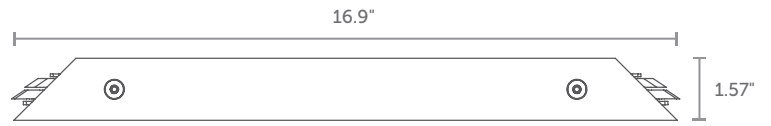

Door Handle RX-270

WEIGHT
1.72 oz
per unit

Universal Clamp RX-271

WEIGHT
1.23 lbs
per unit

Corner Brace Large RX-272

WEIGHT
15.1 oz
per unit

REXwall Two-Way Post Cap RX-273

WEIGHT
0.8 oz
per unit