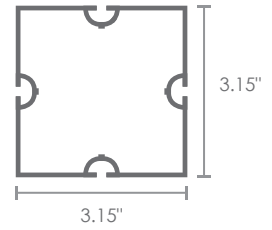

7.79 oz per
linear foot

Single Sided RX-104

lengths of 10 foot

 WEIGHT

5.91 oz per
linear foot

Single Sided Black

RX-104B

lengths of 10 foot

8.77 oz per
linear foot

Cube

RX-107

lengths of 10 foot

WEIGHT

10.99 oz per
linear foot

Single Sided Lightbox

RX-108

lengths of 10 foot

 WEIGHT
33.79 oz per
linear foot

Support

RX-111

lengths of 10 foot

 WEIGHT
6.32 oz per
linear foot

Wide Single Sided

RX-112

lengths of 10 foot

 WEIGHT
8.95 oz per
linear foot

80 Structure

RX-113

lengths of 10 foot

 WEIGHT

23.38 oz per
linear foot

40 Structure