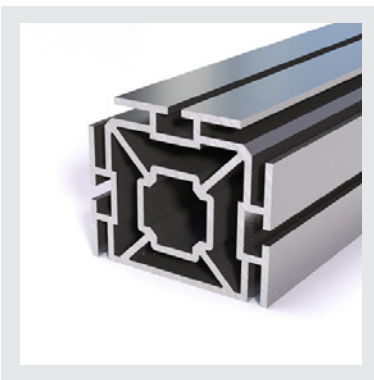

REXwall Tri Post

RX-126

lengths of 10 foot

WEIGHT
25.25 oz per linear foot