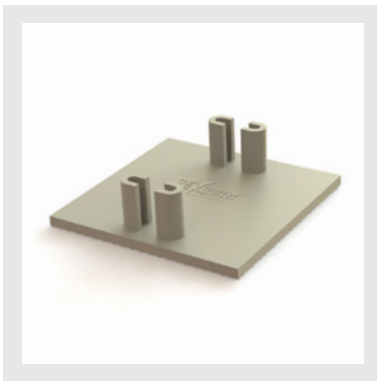

40 Structure Cap

RX-252

WEIGHT
1.41 oz
per unit