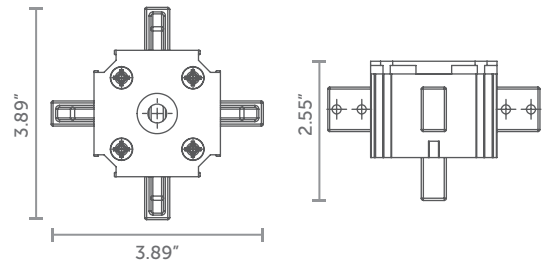

Cube Clamp

RX-222

WEIGHT
2.50 oz
per unit

Silicon Rubber Strip

RX-223

Comes in 820 feet Roll

WEIGHT
3.45 oz
per foot

Corner Brace