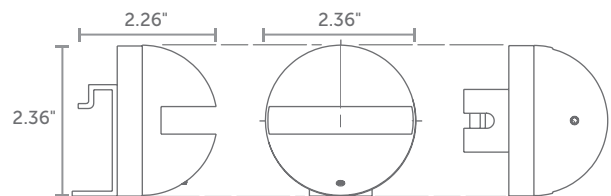

RX-247

 **WEIGHT**
9.03 oz
per unit

Magnetic Shelf Bracket Kit (Small)

RX-248

 **WEIGHT**
19.18 oz
per unit

Magnetic Shelf Bracket Kit (Large)

RX-249

WEIGHT
22.33 oz
per unit