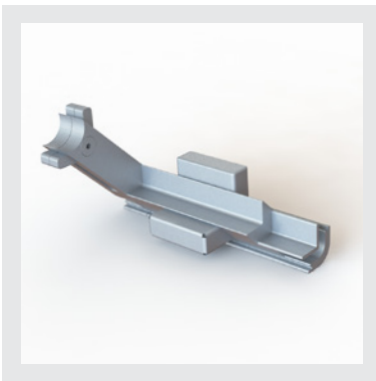

80 Structure Joiner

RX-245

box of 100

WEIGHT
1.18 lbs
per unit

108 Corner Knuckle

RX-246

box of 100

WEIGHT
5.78 oz
per unit