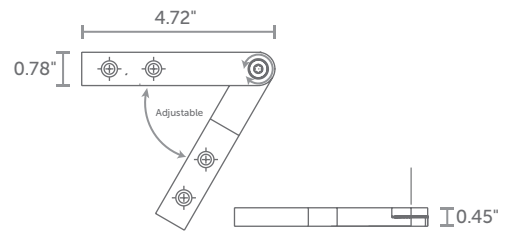

WEIGHT
0.56 oz
per unit

Heavy Duty Shelf Adapter

RX-254

WEIGHT
10.86 oz
per unit

Adjustable Heavy Duty Elbow RX-255

WEIGHT
12.10 oz
per unit

45 Degree Knuckle RX-256

WEIGHT
5.85 oz
per unit