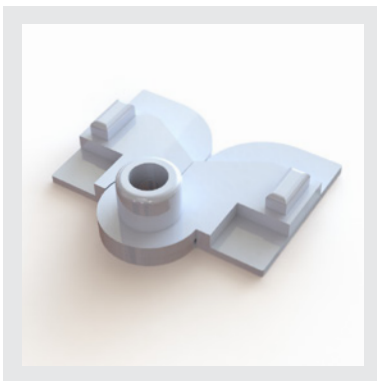

Door Handle RX-270

WEIGHT
1.72 oz
per unit

Universal Clamp RX-271

WEIGHT
1.23 lbs
per unit

Corner Brace Large RX-272

WEIGHT
15.1 oz
per unit

REXwall Two-Way Post Cap RX-273

WEIGHT
0.8 oz
per unit