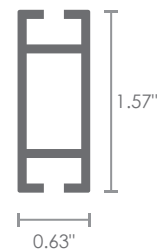

8.77 oz per
linear foot

Cube

RX-107

lengths of 10 foot

WEIGHT

10.99 oz per
linear foot

Single Sided Lightbox

RX-108

lengths of 10 foot

 WEIGHT
21.93 oz per
linear foot

Suspension

RX-109

lengths of 10 foot

 WEIGHT
0.39 oz per
linear foot

Double Sided Lightbox

RX-110

lengths of 10 foot

 WEIGHT
33.79 oz per
linear foot

Support

RX-111

lengths of 10 foot

 WEIGHT
6.32 oz per
linear foot

Wide Single Sided

RX-112

lengths of 10 foot

 WEIGHT
8.95 oz per
linear foot

80 Structure

RX-113

lengths of 10 foot

 WEIGHT

23.38 oz per
linear foot

40 Structure