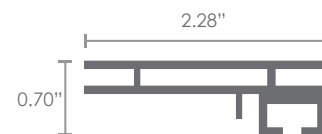

lengths of 10 foot

 WEIGHT

28.37 oz per
linear foot

Single Sided D'LiTe

RX-118

lengths of 10 foot

WEIGHT
4.60 oz per
linear foot

Double Sided D'LiTe

RX-119

lengths of 10 foot

WEIGHT
6.43 oz per
linear foot

Wall Mount Lightbox D'LiTe

RX-120

lengths of 10 foot

WEIGHT
15.63 oz per
linear foot

Backlit Lightbox

RX-121

lengths of 10 foot

WEIGHT
8.89 oz per
linear foot

Flat Bar 40x3

RX-122

lengths of 10 foot

WEIGHT
3.55 oz per
linear foot

Flat Bar 40x5