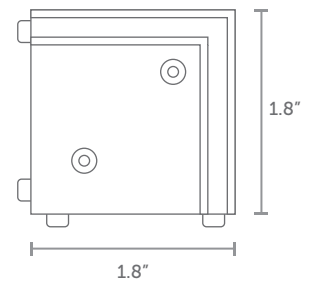

108 Cube Knuckle RX-233

WEIGHT
5.11 lbs
per unit