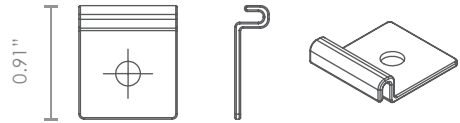

Eye Bolt
RX-209

WEIGHT
0.74 oz
per unit