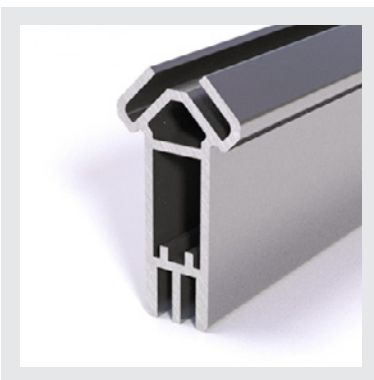

Contour

RX-106

lengths of 10 foot

WEIGHT

8.77 oz per
linear foot

Cube

RX-107

lengths of 10 foot

WEIGHT

10.99 oz per
linear foot