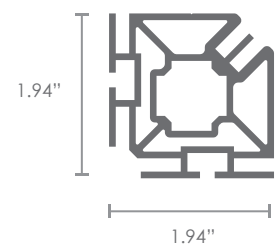

RX-121

lengths of 10 foot

WEIGHT
8.89 oz per
linear foot

Flat Bar 40x3

RX-122

lengths of 10 foot

WEIGHT
3.55 oz per
linear foot

Flat Bar 40x5

RX-123

lengths of 10 foot

 WEIGHT
5.8 oz per linear foot

Universal External

RX-124

lengths of 10 foot

 WEIGHT
7.78 oz per linear foot

Universal Internal

RX-125

lengths of 10 foot

 WEIGHT
6.82 oz per linear foot

REXwall Tri Post

RX-126

lengths of 10 foot

 WEIGHT
25.25 oz per linear foot

REXwall Corner Post

RX-127

lengths of 10 foot

 WEIGHT
23.64 oz per linear foot

REXwall Two Way Post

RX-128

lengths of 10 foot

 WEIGHT

24.19 oz per
linear foot