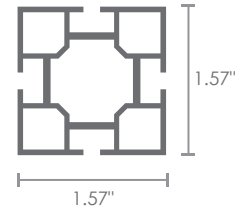

System Retro - Aluminium

RX-115

lengths of 10 foot

WEIGHT

2.82 oz per
linear foot