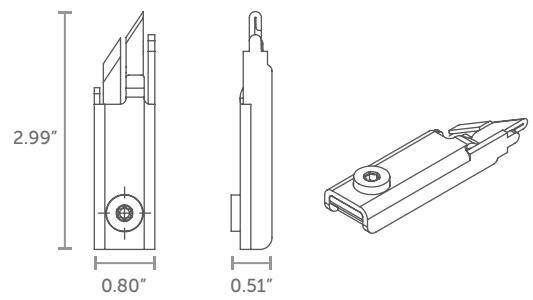

40 Structure Lock RX-211

WEIGHT
2.01 oz
per unit

90° Lock RX-212

WEIGHT
1.94 oz
per unit

45° Lock (Right) RX-213-R

WEIGHT
1.87 oz
per unit

45° Lock (Left) RX-213-L

WEIGHT
1.87 oz
per unit