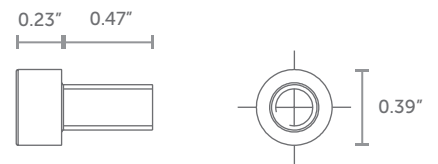

M6 30 Bolt RX-238

box of 100

WEIGHT
0.24 oz
per unit