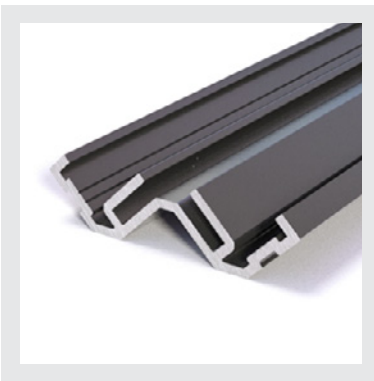

RX-123

lengths of 10 foot

 WEIGHT
5.8 oz per linear foot

Universal External

RX-124

lengths of 10 foot

 WEIGHT
7.78 oz per linear foot

Universal Internal