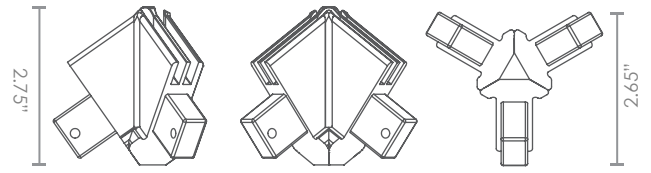

 WEIGHT

24.8 oz per
linear foot

ACCESSORIES

Single Sided Knuckle RX-200

WEIGHT
5.30 oz
per unit

Double Sided Knuckle RX-202

WEIGHT
5.15 oz
per unit

Standard Elbow RX-203