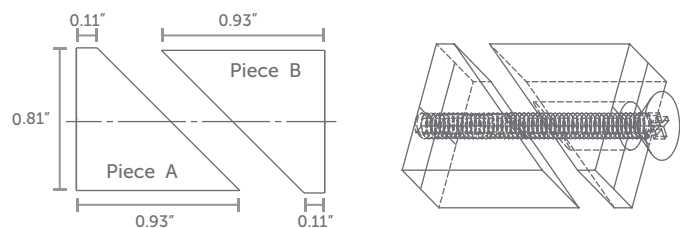

REXwall Adjustable Post Cap RX-274

WEIGHT
1 oz
per set

Lockable Door Handle RX-275

WEIGHT
13.12 oz
per unit

REXwall Cap Lock RX-276

WEIGHT
0.67 oz
per unit

REXwall Adjustable Cap Lock

RX-277