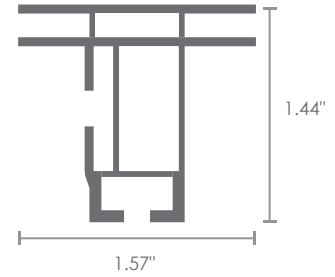

lengths of 10 foot

 WEIGHT

28.37 oz per
linear foot

Single Sided D'LiTe

RX-118

lengths of 10 foot

WEIGHT
4.60 oz per
linear foot

Double Sided D'LiTe

RX-119

lengths of 10 foot

WEIGHT
6.43 oz per
linear foot

Wall Mount Lightbox D'LiTe

RX-120

lengths of 10 foot

WEIGHT
15.63 oz per
linear foot

Backlit Lightbox