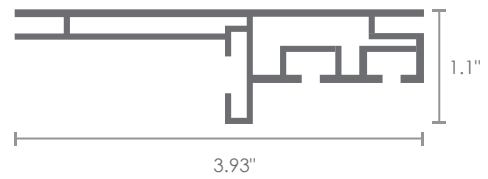

RX-119

lengths of 10 foot

WEIGHT
6.43 oz per
linear foot

Wall Mount Lightbox D'LiTe

RX-120

lengths of 10 foot

WEIGHT
15.63 oz per
linear foot

Backlit Lightbox