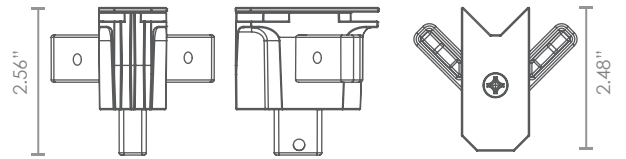

 WEIGHT

24.8 oz per
linear foot

ACCESSORIES

Single Sided Knuckle RX-200

WEIGHT
5.30 oz
per unit

Double Sided Knuckle RX-202

WEIGHT
5.15 oz
per unit

Standard Elbow RX-203