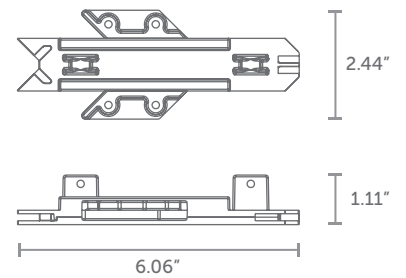

Tool Free Elbow RX-230

WEIGHT
3.70 oz
per unit

Tool Free Joiner RX-231

WEIGHT
4.62 oz
per unit

105 Corner Knuckle RX-232

WEIGHT
2.61 oz
per unit

108 Cube Knuckle RX-233

WEIGHT
5.11 lbs
per unit

110 Cube Knuckle RX-234

WEIGHT
9.00 lbs
per unit