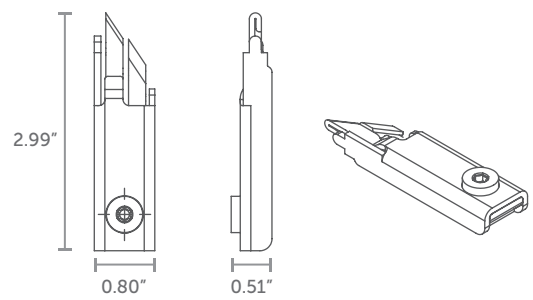

40 Structure Lock RX-211

WEIGHT
2.01 oz
per unit

90° Lock RX-212

WEIGHT
1.94 oz
per unit

45° Lock (Right) RX-213-R

WEIGHT
1.87 oz
per unit

45° Lock (Left) RX-213-L

WEIGHT
1.87 oz
per unit