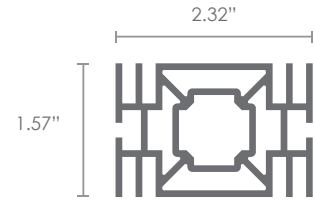

RX-125

lengths of 10 foot

 WEIGHT
6.82 oz per linear foot

REXwall Tri Post

RX-126

lengths of 10 foot

 WEIGHT
25.25 oz per linear foot

REXwall Corner Post

RX-127

lengths of 10 foot

 WEIGHT
23.64 oz per linear foot

REXwall Two Way Post

RX-128

lengths of 10 foot

 WEIGHT

24.19 oz per
linear foot