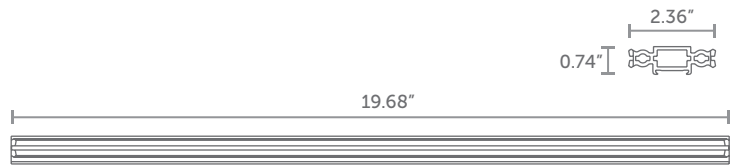

80 Structure Joiner

RX-245

box of 100

WEIGHT
1.18 lbs
per unit

108 Corner Knuckle

RX-246

box of 100

WEIGHT
5.78 oz
per unit