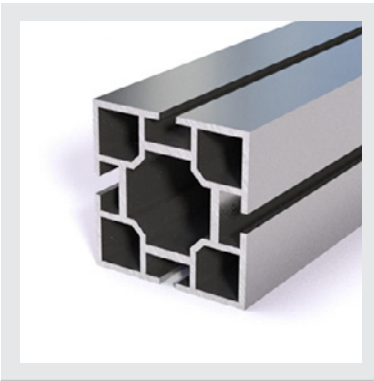

lengths of 10 foot

 WEIGHT
8.95 oz per
linear foot

80 Structure

RX-113

lengths of 10 foot

 WEIGHT

23.38 oz per
linear foot

40 Structure