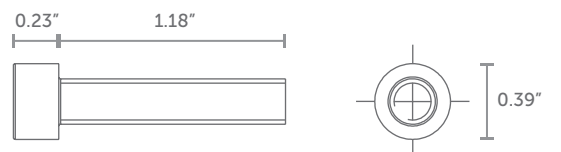

Flat Feet RX-235

WEIGHT
2.07 lbs
per unit

L Shaped Feet RX-236

WEIGHT
2.63 lbs
per unit

L Shaped Feet (Black) RX-236B

WEIGHT
2.63 lbs
per unit

M6 12 Bolt RX-237

box of 100

WEIGHT
0.17 oz
per unit

M6 30 Bolt RX-238

box of 100

WEIGHT
0.24 oz
per unit