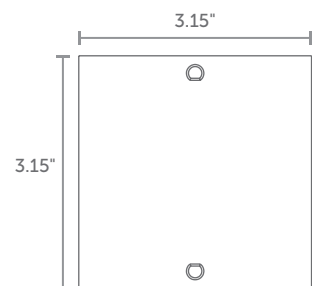

WEIGHT
0.56 oz
per unit

Heavy Duty Shelf Adapter

RX-254

WEIGHT
10.86 oz
per unit

Adjustable Heavy Duty Elbow RX-255

WEIGHT
12.10 oz
per unit

45 Degree Knuckle RX-256

WEIGHT
5.85 oz
per unit