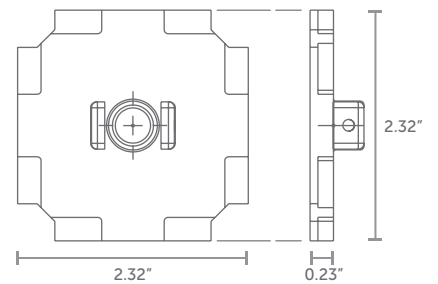

Adjustable Heavy Duty Elbow RX-255

WEIGHT
12.10 oz
per unit

45 Degree Knuckle RX-256

WEIGHT
5.85 oz
per unit

60 Degree Knuckle RX-257

WEIGHT
6.14 oz
per unit

REXwall Post Cap RX-258

WEIGHT
1.55 oz
per unit

Rexwall Tri-Post Cap RX-259

WEIGHT
1.19 oz
per unit