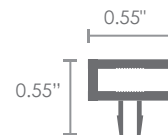

lengths of 10 foot

 WEIGHT
8.95 oz per
linear foot

80 Structure

RX-113

lengths of 10 foot

 WEIGHT

23.38 oz per
linear foot

40 Structure

2.82 oz per
linear foot

System Retro - Plastic

RX-116

lengths of 10 foot

 WEIGHT

1.34 oz per
linear foot

REXwall Post

RX-117

lengths of 10 foot

 WEIGHT

28.37 oz per
linear foot

Single Sided D'LiTe

RX-118

lengths of 10 foot

WEIGHT
4.60 oz per
linear foot

Double Sided D'LiTe