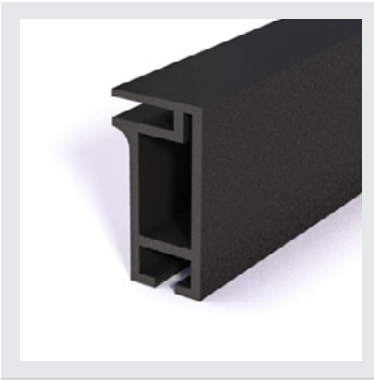

7.79 oz per
linear foot

Single Sided RX-104

lengths of 10 foot

 WEIGHT

5.91 oz per
linear foot

Single Sided Black

RX-104B

lengths of 10 foot