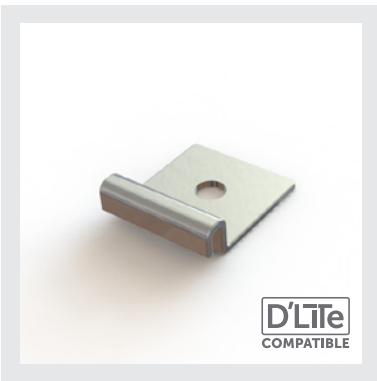

 WEIGHT

24.8 oz per
linear foot

ACCESSORIES

Single Sided Knuckle RX-200

WEIGHT
5.30 oz
per unit

Double Sided Knuckle RX-202

WEIGHT
5.15 oz
per unit

Standard Elbow RX-203

WEIGHT
0.70 oz
per unit

D'Lite
COMPATIBLE

Heavy Duty Elbow RX-204

WEIGHT
3.17 oz
per unit

Heavy Duty Joiner RX-205

WEIGHT
3.84 oz
per unit

T-Nut
RX-206

WEIGHT
0.21 oz
per unit

Knurled Nut
RX-207

WEIGHT
1.34 oz
per unit

Wall Clip
RX-208

WEIGHT
0.21 oz
per unit

Eye Bolt
RX-209

WEIGHT
0.74 oz
per unit

U Bolt
RX-210

WEIGHT
1.23 oz
per unit