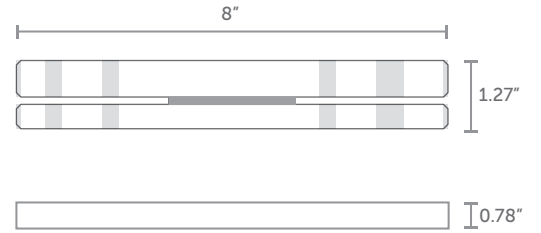

Knuckle Drill Bit 8mm RX-406

WEIGHT
1.19 oz
per unit