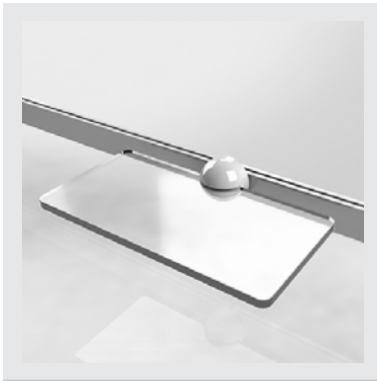

RX-247

 **WEIGHT**
9.03 oz
per unit

Magnetic Shelf Bracket Kit (Small)

RX-248

 **WEIGHT**
19.18 oz
per unit

Magnetic Shelf Bracket Kit (Large)

RX-249

WEIGHT
22.33 oz
per unit