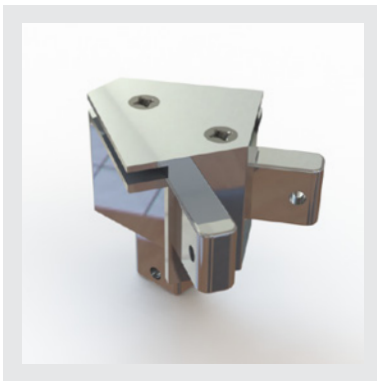

WEIGHT
0.56 oz
per unit

Heavy Duty Shelf Adapter

RX-254

WEIGHT
10.86 oz
per unit

Adjustable Heavy Duty Elbow RX-255

WEIGHT
12.10 oz
per unit

45 Degree Knuckle RX-256

WEIGHT
5.85 oz
per unit