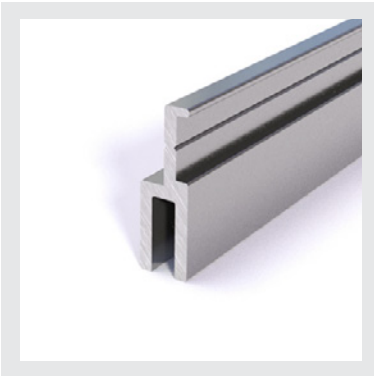

Product List

Retro RX-100

lengths of 10 foot

 WEIGHT

2.59 oz per
linear foot

Universal RX-101

lengths of 10 foot

 WEIGHT