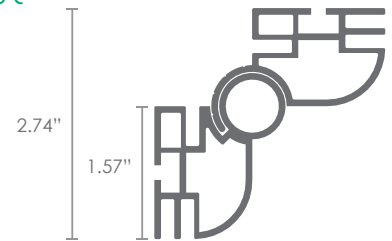

REXwall Adjustable Post

RX-130

lengths of 10 foot

WEIGHT

24.8 oz per
linear foot