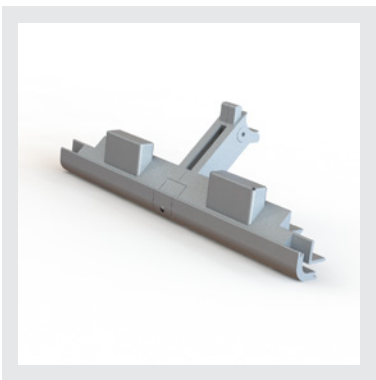

RX-245

box of 100

 **WEIGHT**
1.18 lbs
per unit

108 Corner Knuckle

RX-246

box of 100

 **WEIGHT**
5.78 oz
per unit

110 Corner Knuckle