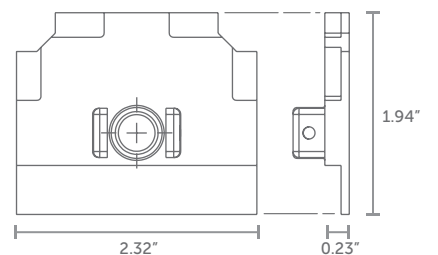

Rexwall Tri-Post Cap RX-259

WEIGHT
1.19 oz
per unit