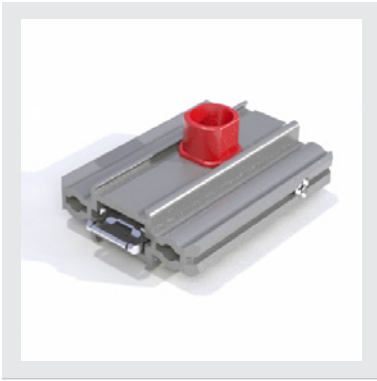

80 Structure Lock

RX-217

WEIGHT
6.27 oz
per unit

REXwall Knuckle

RX-220

WEIGHT
8.92 oz
per unit

Cube Clamp

RX-222

WEIGHT
2.50 oz
per unit

Silicon Rubber Strip

RX-223

Comes in 820 feet Roll

WEIGHT
3.45 oz
per foot

Corner Brace

RX-224

WEIGHT
7.05 oz
per unit