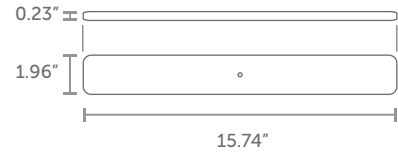

105 Corner Knuckle RX-232

WEIGHT
2.61 oz
per unit

108 Cube Knuckle RX-233

WEIGHT
5.11 lbs
per unit

110 Cube Knuckle RX-234

WEIGHT
9.00 lbs
per unit

Flat Feet RX-235

WEIGHT
2.07 lbs
per unit