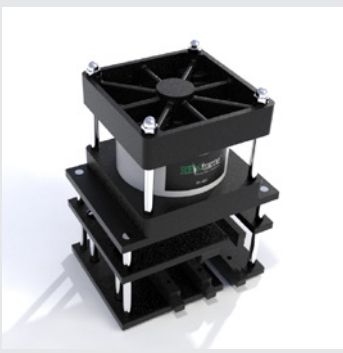

Lock Drill Bit 13mm RX-407

WEIGHT
3.80 oz
per unit

Gasket Sewing Guide RX-408

WEIGHT
5.29 oz
per unit

Sample Kit
RX-409

Pneumatic Punch
RX-410

POS Kit
RX-500