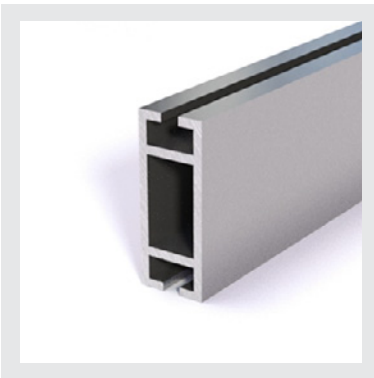

Single Sided Lightbox

RX-108

lengths of 10 foot

WEIGHT
21.93 oz per
linear foot

Suspension

RX-109

lengths of 10 foot

WEIGHT
0.39 oz per
linear foot

Double Sided Lightbox

RX-110

lengths of 10 foot

WEIGHT
33.79 oz per
linear foot

Support

RX-111

lengths of 10 foot

WEIGHT
6.32 oz per
linear foot

Wide Single Sided

RX-112

lengths of 10 foot

WEIGHT
8.95 oz per
linear foot