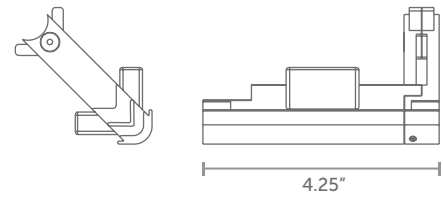

RX-245

box of 100

 **WEIGHT**
1.18 lbs
per unit

108 Corner Knuckle

RX-246

box of 100

 **WEIGHT**
5.78 oz
per unit

110 Corner Knuckle