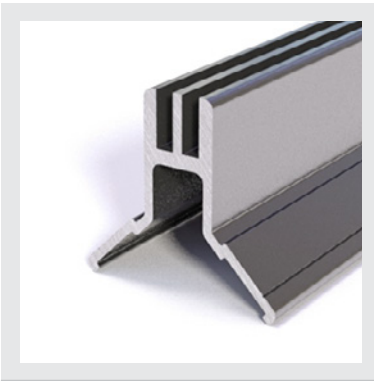

Flat Bar 40x5

RX-123

lengths of 10 foot

WEIGHT
5.8 oz per linear foot

Universal External

RX-124

lengths of 10 foot

WEIGHT
7.78 oz per linear foot