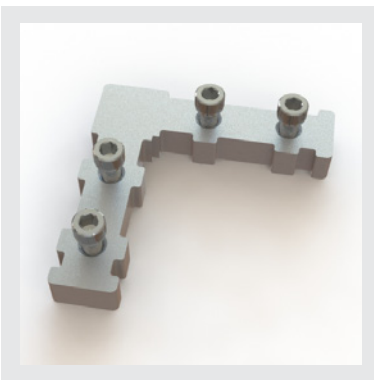

Standard Elbow RX-203

WEIGHT
0.70 oz
per unit

D'Lite
COMPATIBLE