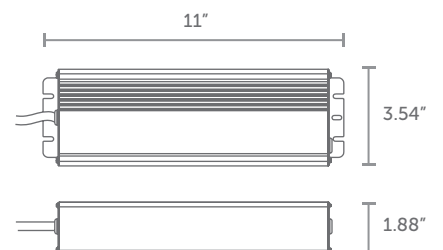

13.5 AMP Transformer RX-330

WEIGHT
4.21 lbs
per unit