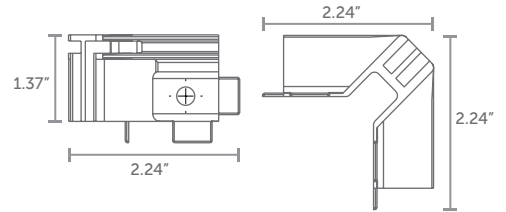

Universal External Knuckle

RX-262

WEIGHT

0.45 oz
per unit

REXwall Adjustable Foot

RX-263

WEIGHT

3.77 oz
per unit