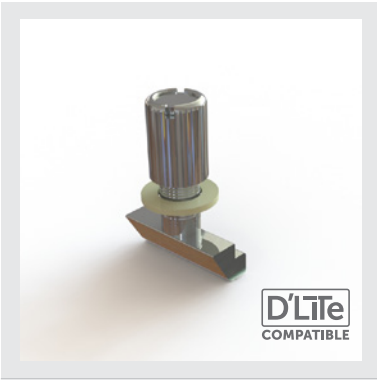

WEIGHT
0.70 oz
per unit

D'Lite
COMPATIBLE

Heavy Duty Elbow RX-204

WEIGHT
3.17 oz
per unit

Heavy Duty Joiner RX-205

WEIGHT
3.84 oz
per unit

T-Nut
RX-206

WEIGHT
0.21 oz
per unit