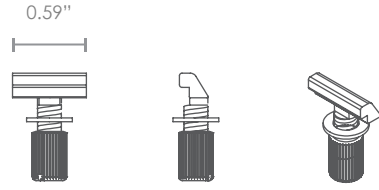

WEIGHT
0.70 oz
per unit

D'Lite
COMPATIBLE

Heavy Duty Elbow RX-204

WEIGHT
3.17 oz
per unit

Heavy Duty Joiner RX-205

WEIGHT
3.84 oz
per unit

T-Nut
RX-206

WEIGHT
0.21 oz
per unit