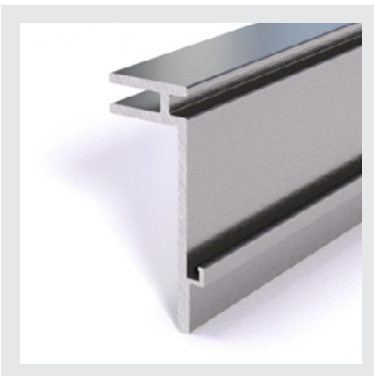

Maxi-Adapter RX-102

lengths of 10 foot

WEIGHT

5.04 oz per
linear foot