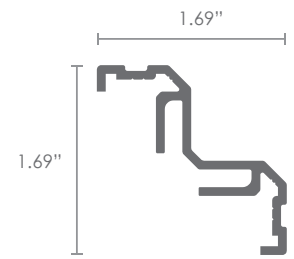

RX-121

lengths of 10 foot

WEIGHT
8.89 oz per
linear foot

Flat Bar 40x3

RX-122

lengths of 10 foot

WEIGHT
3.55 oz per
linear foot

Flat Bar 40x5

RX-123

lengths of 10 foot

 WEIGHT
5.8 oz per linear foot

Universal External

RX-124

lengths of 10 foot

 WEIGHT
7.78 oz per linear foot

Universal Internal

RX-125

lengths of 10 foot

 WEIGHT
6.82 oz per linear foot

REXwall Tri Post

RX-126

lengths of 10 foot

 WEIGHT
25.25 oz per linear foot

REXwall Corner Post