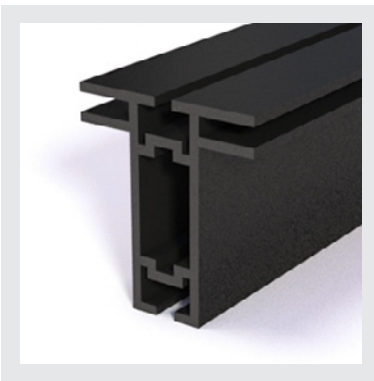

WEIGHT

5.91 oz per
linear foot

Double Sided

RX-105

lengths of 10 foot

WEIGHT

9.82 oz per
linear foot

Double Sided Black