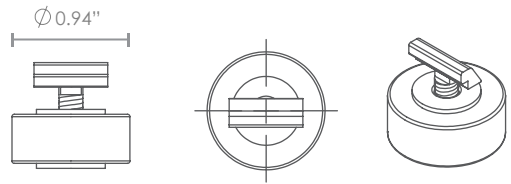

Wall Clip
RX-208

WEIGHT
0.21 oz
per unit