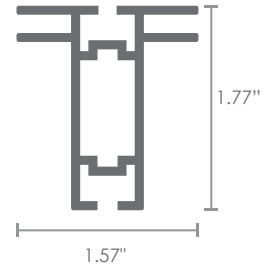

3.55 oz per
linear foot

Maxi-Adapter RX-102

lengths of 10 foot

 WEIGHT

5.04 oz per
linear foot

Maxi-Internal RX-103

lengths of 10 foot

 WEIGHT

7.79 oz per
linear foot

Single Sided RX-104

lengths of 10 foot

 WEIGHT

5.91 oz per
linear foot

Single Sided Black

RX-104B

lengths of 10 foot

WEIGHT

5.91 oz per
linear foot

Double Sided

RX-105

lengths of 10 foot

WEIGHT

9.82 oz per
linear foot

Double Sided Black

RX-105B

lengths of 10 foot

WEIGHT

9.82 oz per
linear foot

Contour

RX-106

lengths of 10 foot

WEIGHT