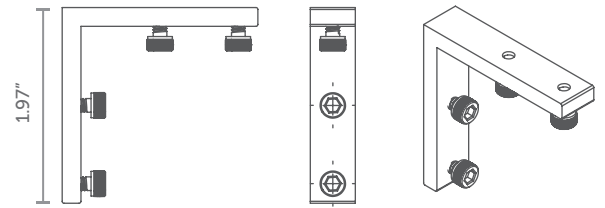

Standard Elbow RX-203

WEIGHT
0.70 oz
per unit

D'Lite
COMPATIBLE