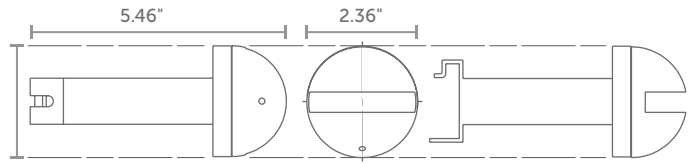

RX-247

 **WEIGHT**
9.03 oz
per unit

Magnetic Shelf Bracket Kit (Small)

RX-248

 **WEIGHT**
19.18 oz
per unit

Magnetic Shelf Bracket Kit (Large)

RX-249

WEIGHT
22.33 oz
per unit