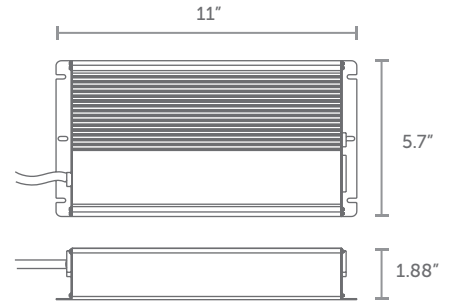

25 AMP Transformer RX-331

WEIGHT
8.17 lbs
per unit