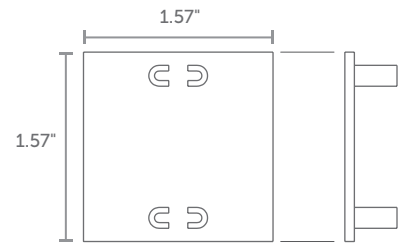

80 Structure Cap

RX-253

WEIGHT
0.56 oz
per unit