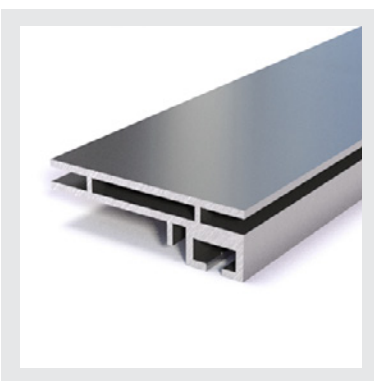

RX-119

lengths of 10 foot

WEIGHT
6.43 oz per
linear foot

Wall Mount Lightbox D'LiTe

RX-120

lengths of 10 foot

WEIGHT
15.63 oz per
linear foot

Backlit Lightbox