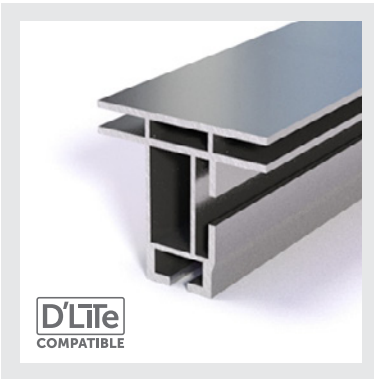

lengths of 10 foot

 WEIGHT

28.37 oz per
linear foot

Single Sided D'LiTe

RX-118

lengths of 10 foot

WEIGHT
4.60 oz per
linear foot

Double Sided D'LiTe