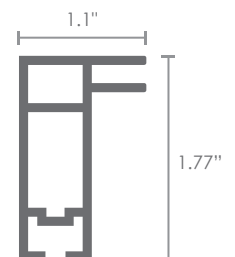

8.77 oz per
linear foot

Cube

RX-107

lengths of 10 foot

WEIGHT

10.99 oz per
linear foot

Single Sided Lightbox

RX-108

lengths of 10 foot

 WEIGHT
21.93 oz per
linear foot

Suspension

RX-109

lengths of 10 foot

 WEIGHT
0.39 oz per
linear foot

Double Sided Lightbox

RX-110

lengths of 10 foot

 WEIGHT
33.79 oz per
linear foot

Support

RX-111

lengths of 10 foot

 WEIGHT
6.32 oz per
linear foot

Wide Single Sided

RX-112

lengths of 10 foot

 WEIGHT
8.95 oz per
linear foot

80 Structure

RX-113

lengths of 10 foot

 WEIGHT

23.38 oz per
linear foot

40 Structure