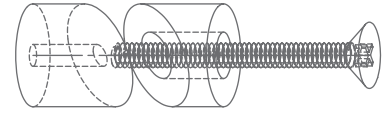

REXwall Adjustable Cap Lock

RX-277

WEIGHT
0.42 oz
per unit