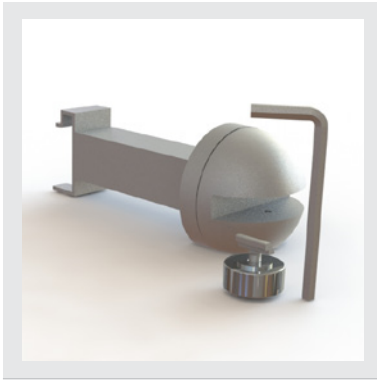

RX-247

 **WEIGHT**
9.03 oz
per unit

Magnetic Shelf Bracket Kit (Small)

RX-248

 **WEIGHT**
19.18 oz
per unit

Magnetic Shelf Bracket Kit (Large)

RX-249

WEIGHT
22.33 oz
per unit