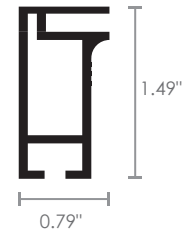

Product List

Retro RX-100

lengths of 10 foot

 WEIGHT

2.59 oz per
linear foot

Universal RX-101

lengths of 10 foot

 WEIGHT

3.55 oz per
linear foot

Maxi-Adapter RX-102

lengths of 10 foot

 WEIGHT

5.04 oz per
linear foot

Maxi-Internal RX-103

lengths of 10 foot

 WEIGHT

7.79 oz per
linear foot

Single Sided RX-104

lengths of 10 foot

 WEIGHT

5.91 oz per
linear foot

Single Sided Black

RX-104B

lengths of 10 foot

WEIGHT

5.91 oz per
linear foot

Double Sided

RX-105

lengths of 10 foot

WEIGHT

9.82 oz per
linear foot

Double Sided Black