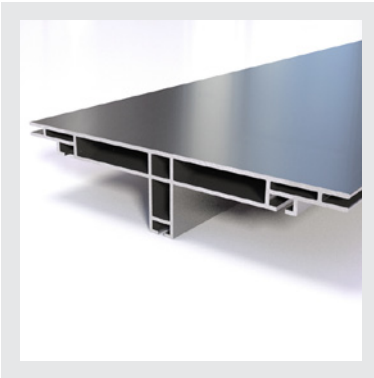

lengths of 10 foot

 WEIGHT
21.93 oz per
linear foot

Suspension

RX-109

lengths of 10 foot

 WEIGHT
0.39 oz per
linear foot

Double Sided Lightbox

RX-110